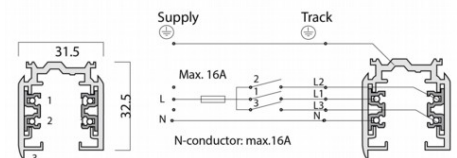

Range Name:	3-Circuit 230V
Product Type:	Track Systems
Description:	3-Circuit Track-Silver Grey-230V-13.1ft/4000mm-(Dead End not included)
Product Code:	TS4400-SG
Body Colour:	Silver Grey
Mounting:	-
Track Adaptor:	-
Pendant Stem Length(mm):	-
Environment:	Interior
Size(mm)	4000 x 32.5 x 31.5
Cut Out(mm):	-
Recessed Depth(mm):	-
Vertical Tilt(°):	-
Horizontal Rotation(°):	-
Light Source:	-
Lamp Type:	-
Lamp Included:	-
Lamp Base:	-
Lamp Life(Hours):	-
Lumen Output(lm):	-
Colour Temperature(k):	--
CRI(Ra):	-
Beam Angle(°):	-
Voltage(V):	230V
Total System Power(W):	-
Lamp Current(A):	-
Power Factor:	-
Luminaire Efficacy(lm/W):	-
Class:	Class 1
Gear:	-
EAN Code:	5030785118688
Dimmability:	-
Emergency:	-
IP Rating:	IP20
Weight(kg):	3.6kg
Housing Material:	Aluminium
Material Finish:	Powder Coated
Guarantee:	5 Year Guarantee

1. Live conductors
2. Neutral conductor
3. Lip ensures adaptor can only fit when correctly aligned

Images, line drawings and measurements illustrated may, in some cases be approximate and for guidance only. Colour finishes will be maintained as accurately as possible but matching cannot be guaranteed.