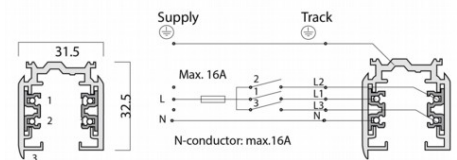

Range Name:	3-Circuit 230V
Product Type:	Track Systems
Description:	3-Circuit Track-Silver Grey-230V-9.8ft/3000mm-(Dead End not included)
Product Code:	TS4300-SG
Body Colour:	Silver Grey
Mounting:	-
Track Adaptor:	-
Pendant Stem Length(mm):	-
Environment:	Interior
Size(mm)	3000 x 32.5 x 31.5
Cut Out(mm):	-
Recessed Depth(mm):	-
Vertical Tilt(°):	-
Horizontal Rotation(°):	-
Light Source:	-
Lamp Type:	-
Lamp Included:	-
Lamp Base:	-
Lamp Life(Hours):	-
Lumen Output(lm):	-
Colour Temperature(k):	--
CRI(Ra):	-
Beam Angle(°):	-
Voltage(V):	230V
Total System Power(W):	-
Lamp Current(A):	-
Power Factor:	-
Luminaire Efficacy(lm/W):	-
Class:	Class 1
Gear:	-
EAN Code:	5030785026662
Dimmability:	-
Emergency:	-
IP Rating:	IP20
Weight(kg):	2.8kg
Housing Material:	Aluminium
Material Finish:	Powder Coated
Guarantee:	5 Year Guarantee

1. Live conductors
2. Neutral conductor
3. Lip ensures adaptor can only fit when correctly aligned

Images, line drawings and measurements illustrated may, in some cases be approximate and for guidance only. Colour finishes will be maintained as accurately as possible but matching cannot be guaranteed.