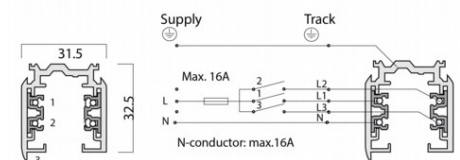

|                                  |  |
|----------------------------------|--|
| <b>Range Name:</b>               | 3-Circuit 230V   |
| <b>Product Type:</b>             | Track Systems  |
| <b>Description:</b>              | 3-Circuit Track-Silver<br>Grey-230V-6.5ft/2000mm-(Dead End not included) |
| <b>Product Code:</b>             | TS4200-SG  |
| <b>Body Colour:</b>              | Silver Grey  |
| <b>Mounting:</b>                 | -  |
| <b>Track Adaptor:</b>            | -  |
| <b>Pendant Stem Length(mm):</b>  | -  |
| <b>Environment:</b>              | Interior   |
| <b>Size(mm)</b>                  | 2000 x 32.5 x 31.5   |
| <b>Cut Out(mm):</b>              | -  |
| <b>Recessed Depth(mm):</b>       | -  |
| <b>Vertical Tilt(°):</b>         | -  |
| <b>Horizontal Rotation(°):</b>   | -  |
| <b>Light Source:</b>             | -  |
| <b>Lamp Type:</b>                | -  |
| <b>Lamp Included:</b>            | -  |
| <b>Lamp Base:</b>                | -  |
| <b>Lamp Life(Hours):</b>         | -  |
| <b>Lumen Output(lm):</b>         | -  |
| <b>Colour Temperature(k):</b>    | --   |
| <b>CRI(Ra):</b>                  | -  |
| <b>Beam Angle(°):</b>            | -  |
| <b>Voltage(V):</b>               | 230V   |
| <b>Total System Power(W):</b>    | -  |
| <b>Lamp Current(A):</b>          | -  |
| <b>Power Factor:</b>             | -  |
| <b>Luminaire Efficacy(lm/W):</b> | -  |
| <b>Class:</b>                    | Class 1  |
| <b>Gear:</b>                     | -  |
| <b>EAN Code:</b>                 | 5030785027003  |
| <b>Dimmability:</b>              | -  |
| <b>Emergency:</b>                | -  |
| <b>IP Rating:</b>                | IP20   |
| <b>Weight(kg):</b>               | 1.8kg  |
| <b>Housing Material:</b>         | Aluminium  |
| <b>Material Finish:</b>          | Powder Coated  |
| <b>Guarantee:</b>                | 5 Year Guarantee   |