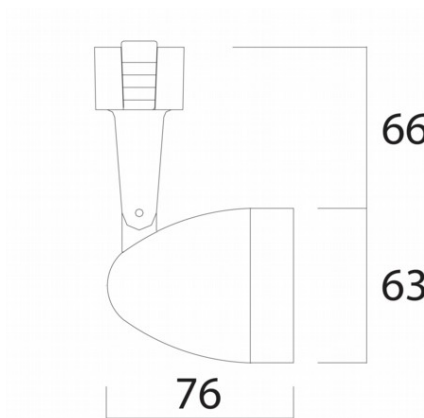

Range Name:	Lumapar
Product Type:	Spotlights
Product Code:	TM3410-BL/S

Body Colour:	Black
Mounting:	Track Mounted
Track Adaptor:	S - 1-Circuit Switched Track Adaptor
Pendant Stem Length(mm):	-
Vertical Mount:	-
Environment:	Interior
Size(mm)	76 x 63 x 129
Cut Out(mm):	-
Recessed Depth(mm):	-
Vertical Tilt(°):	90°
Horizontal Rotation(°):	355°
Light Source:	Multi Source
Lamp Type:	GU10 PAR16
Lamp Included:	No
Lamp Base:	GU10
Lamp Life(Hours):	-
Lumen Output(lm):	-
Colour Temperature(k):	- -
CRI(Ra):	-
Beam Angle(°):	-
Voltage(V):	230VAC
Total System Power(W):	-
Lamp Current(A):	-
Power Factor:	-
Luminaire Efficacy(lm/W):	-
Class:	Class 1
Gear:	-
EAN Code:	5030785042563
Dimmability:	-
Emergency:	-
IP Rating:	IP20
Weight(kg):	0.14kg
Housing Material:	Aluminium
Material Finish:	Powder Coated
Guarantee:	5 Year Guarantee

Images, line drawings and measurements illustrated may, in some cases be approximate and for guidance only. Colour finishes will be maintained as accurately as possible but matching cannot be guaranteed.