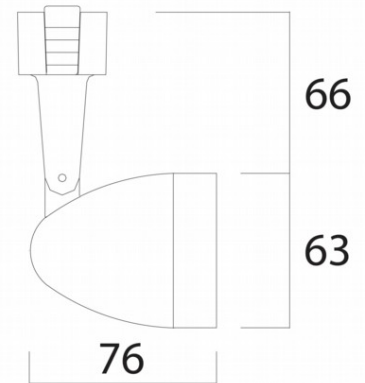

<b>Range Name:</b>	Lumapar
<b>Product Type:</b>	Spotlights
<b>Product Code:</b>	TM4410-CH

<b>Body Colour:</b>	Chrome
<b>Mounting:</b>	Surface Mounted
<b>Track Adaptor:</b>	Surface - Surface Mounting Plate
<b>Pendant Stem Length(mm):</b>	-
<b>Vertical Mount:</b>	-
<b>Environment:</b>	Interior
<b>Size(mm)</b>	76 x 63 x 129
<b>Cut Out(mm):</b>	-
<b>Recessed Depth(mm):</b>	-
<b>Vertical Tilt(°):</b>	90°
<b>Horizontal Rotation(°):</b>	355°
<b>Light Source:</b>	Multi Source
<b>Lamp Type:</b>	GU10 PAR16
<b>Lamp Included:</b>	No
<b>Lamp Base:</b>	GU10
<b>Lamp Life(Hours):</b>	-
<b>Lumen Output(lm):</b>	-
<b>Colour Temperature(k):</b>	- -
<b>CRI(Ra):</b>	-
<b>Beam Angle(°):</b>	-
<b>Voltage(V):</b>	230VAC
<b>Total System Power(W):</b>	-
<b>Lamp Current(A):</b>	-
<b>Power Factor:</b>	-
<b>Luminaire Efficacy(lm/W):</b>	-
<b>Class:</b>	Class 1
<b>Gear:</b>	-
<b>EAN Code:</b>	5030785033264
<b>Dimmability:</b>	-
<b>Emergency:</b>	-
<b>IP Rating:</b>	IP20
<b>Weight(kg):</b>	0.14kg
<b>Housing Material:</b>	Aluminium
<b>Material Finish:</b>	Powder Coated
<b>Guarantee:</b>	5 Year Guarantee

Images, line drawings and measurements illustrated may, in some cases be approximate and for guidance only. Colour finishes will be maintained as accurately as possible but matching cannot be guaranteed.