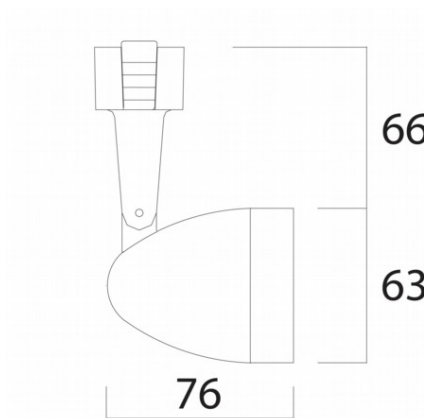

<b>Range Name:</b>	Lumapar
<b>Product Type:</b>	Spotlights
<b>Product Code:</b>	TM4410-SG

<b>Body Colour:</b>	Silver Grey
<b>Mounting:</b>	Surface Mounted
<b>Track Adaptor:</b>	Surface - Surface Mounting Plate
<b>Pendant Stem Length(mm):</b>	-
<b>Vertical Mount:</b>	-
<b>Environment:</b>	Interior
<b>Size(mm)</b>	76 x 63 x 129
<b>Cut Out(mm):</b>	-
<b>Recessed Depth(mm):</b>	-
<b>Vertical Tilt(°):</b>	90°
<b>Horizontal Rotation(°):</b>	355°
<b>Light Source:</b>	Multi Source
<b>Lamp Type:</b>	GU10 PAR16
<b>Lamp Included:</b>	No
<b>Lamp Base:</b>	GU10
<b>Lamp Life(Hours):</b>	-
<b>Lumen Output(lm):</b>	-
<b>Colour Temperature(k):</b>	- -
<b>CRI(Ra):</b>	-
<b>Beam Angle(°):</b>	-
<b>Voltage(V):</b>	230VAC
<b>Total System Power(W):</b>	-
<b>Lamp Current(A):</b>	-
<b>Power Factor:</b>	-
<b>Luminaire Efficacy(lm/W):</b>	-
<b>Class:</b>	Class 1
<b>Gear:</b>	-
<b>EAN Code:</b>	5030785033288
<b>Dimmability:</b>	-
<b>Emergency:</b>	-
<b>IP Rating:</b>	IP20
<b>Weight(kg):</b>	0.14kg
<b>Housing Material:</b>	Aluminium
<b>Material Finish:</b>	Powder Coated
<b>Guarantee:</b>	5 Year Guarantee

Images, line drawings and measurements illustrated may, in some cases be approximate and for guidance only. Colour finishes will be maintained as accurately as possible but matching cannot be guaranteed.