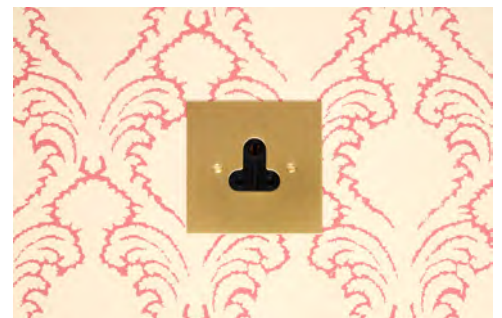

205a St John's Hill, London, SW11 1TH

TEL: +44 (0) 20 7738 0202 • WEB: www.forbesandlomax.com • EMAIL: sales@forbesandlomax.com

The Brushed Brass Range

The Brushed Brass has fine vertical brush marks creating a matte effect for a subtle finish, which adds a unique and contemporary twist to the Forbes and Lomax range. These plates are lacquered for a wear resistant finish. The inserts on the sockets some with black inserts although white is available if preferred.

Available In:

Dolly Switch
Button Dimmer Rotary
Dimmer Rocker Switch
Sockets
European Sockets
Combination Range
USB Charger Sockets
Home Automation and Dimming Control

General Information:

All switches conform to BSEN 0669/1. 13amp sockets conform to BS1363, 2amp and 5amp sockets conform to BS546. Single plates measure 86mm x 86mm and double plates measure 146mm x 86mm.

A full range of socket outlets are available, including power outlets, telecom and data, audio and visual, fused connection and floor sockets.

All Forbes and Lomax switches and sockets require British standard 35mm deep flush wall boxes.

Rotary Dimmer in Brushed Brass

Dolly Switch in Brushed Brass

Combination Range in Brushed Brass

Double 13 Amp Socket in Brushed Brass

3 Gang Switch in Brushed Brass

5 Amp Socket in Brushed Brass