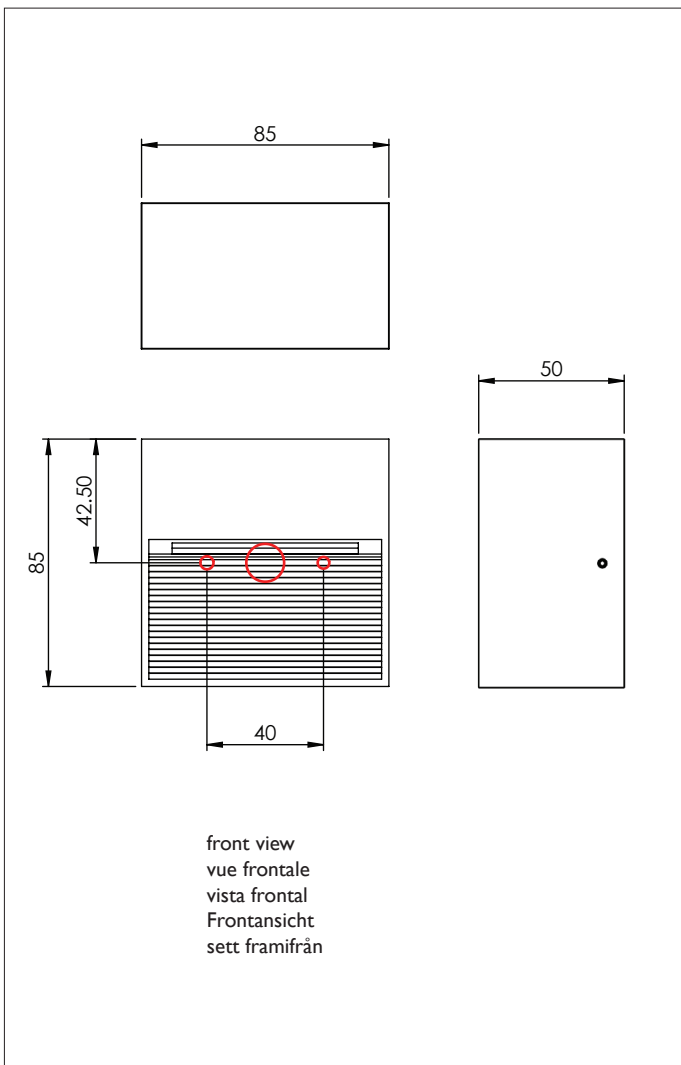

7206 Tecla Surface

2w LED		incl.
LED Driver		incl.
3000K*	13 lm*	CRI 80*

Zone	2	3
------	----------	----------

*based on 85% driver efficiency

Astro Lighting Ltd.
G2 River Way, Harlow
CM20 2DP, Great Britain