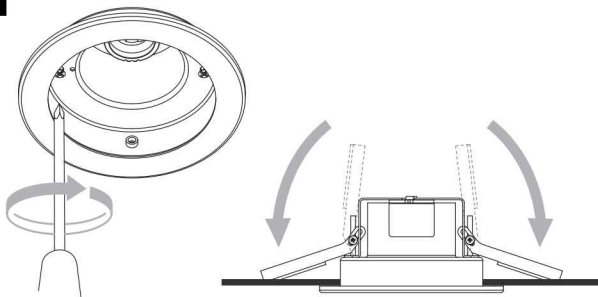

1

TURN OFF POWER

Couper Le Courant! / Spegner La Corrente! /
Strom Abstopfen!

2

Ø89mm

3

4

WIRING FROM PRODUCT /

Fil de produit /
Cavo dal prodotto /
Beleuchtungskabel

5

6

GU10 MAX 6W

7