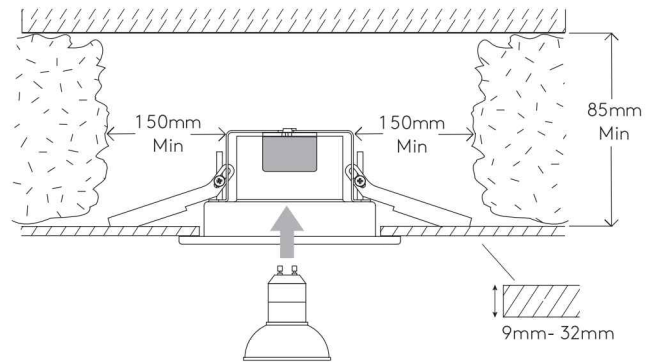

1

TURN OFF POWER

Couper Le Courant! / Spegner La Corrente! /
Strom Abstopfen!

2

Ø89mm

3

4

WIRING FROM PRODUCT /

Fil de produit /
Cavo dal prodotto /
Beleuchtungskabel

5

6

GU10 MAX 6W

7