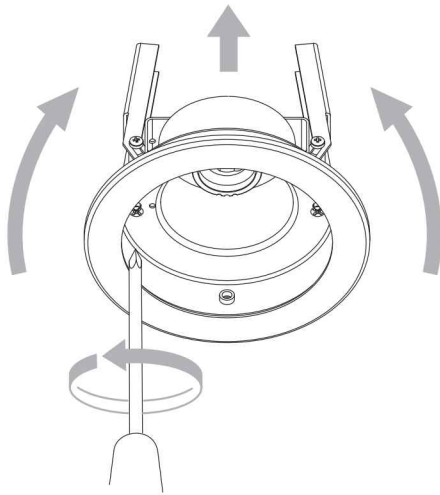

1

TURN OFF POWER

Couper Le Courant! / Spegner La Corrente! /
Strom Abstopfen!

2

Ø89mm

3

4

WIRING FROM PRODUCT /