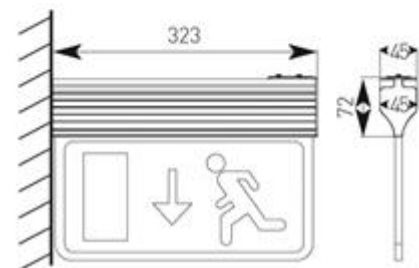

Side Arm Wall Mounted