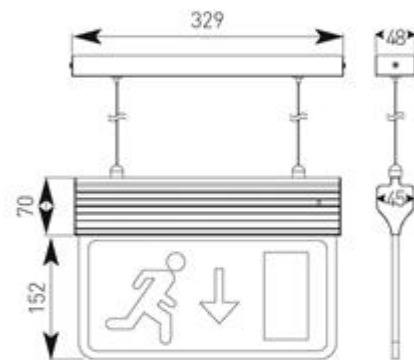

Eagle 3-In-1 LED Exit Sign 2.5W LED Silver

Product Datasheet

Code	Description	Lamp
AE3LED/3M/SI	2.5W Maintained, Non-Maintained, Silver, Semi-Recessed, Suspended, Wall Mounted	LED

LED Information

Total (W)	2.5W
CCT	6500K
Input	240V

Suspended