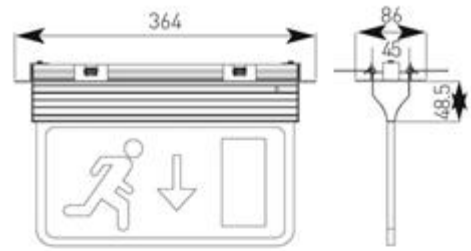

LED Information

Total (W)	2.5W
CCT	6500K
Input	240V

Semi Recessed