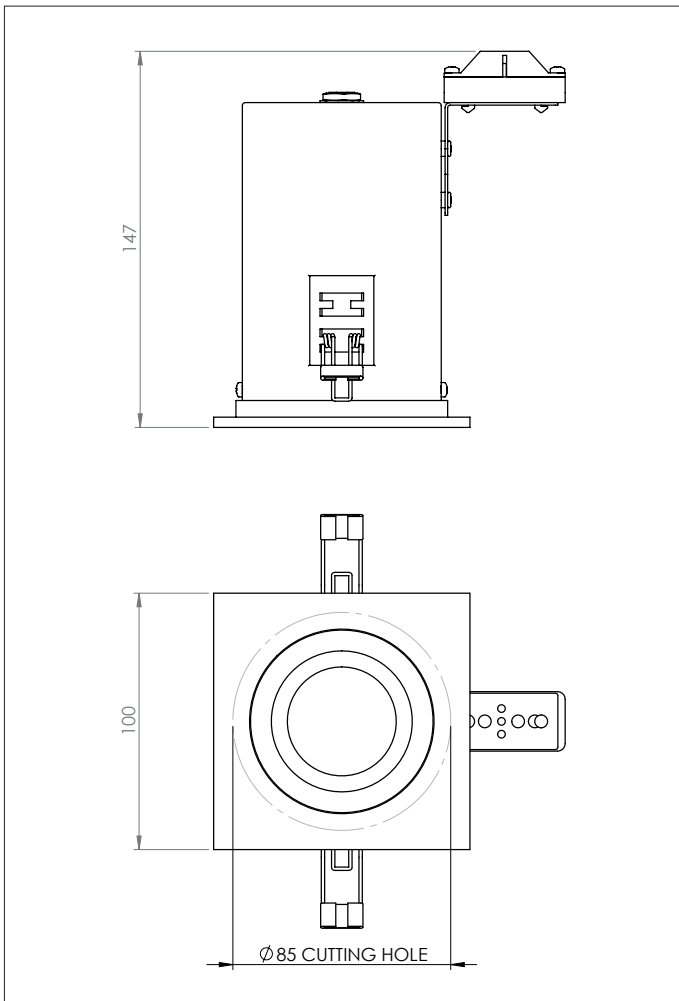

5674 Taro Fire Resistant

astro