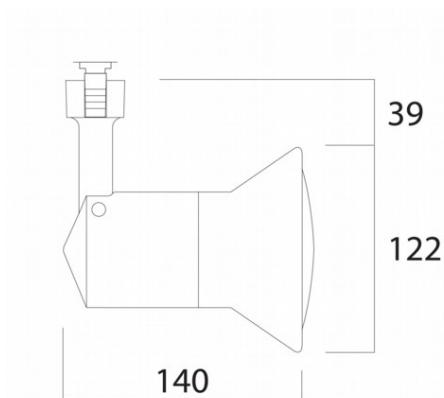

Range Name:	Rocket
Product Type:	Spotlights
Product Code:	T328-BL/S

Body Colour:	Black
Mounting:	Track Mounted
Track Adaptor:	S - 1-Circuit Switched Track Adaptor
Pendant Stem Length(mm):	-
Vertical Mount:	-
Environment:	Interior
Size(mm)	140 x 122 x 161
Cut Out(mm):	-
Recessed Depth(mm):	-
Vertical Tilt(°):	90°
Horizontal Rotation(°):	355°
Light Source:	Multi Source
Lamp Type:	E27 PAR30
Lamp Included:	No
Lamp Base:	E27
Lamp Life(Hours):	-
Lumen Output(lm):	-
Colour Temperature(k):	- -
CRI(Ra):	-
Beam Angle(°):	-
Voltage(V):	230VAC
Total System Power(W):	-
Lamp Current(A):	-
Power Factor:	-
Luminaire Efficacy(lm/W):	-
Class:	Class 2
Gear:	-
EAN Code:	5030785041986
Dimmability:	-
Emergency:	-
IP Rating:	IP20
Weight(kg):	0.3kg
Housing Material:	Plastic
Material Finish:	Powder Coated
Guarantee:	5 Year Guarantee

Images, line drawings and measurements illustrated may, in some cases be approximate and for guidance only. Colour finishes will be maintained as accurately as possible but matching cannot be guaranteed.