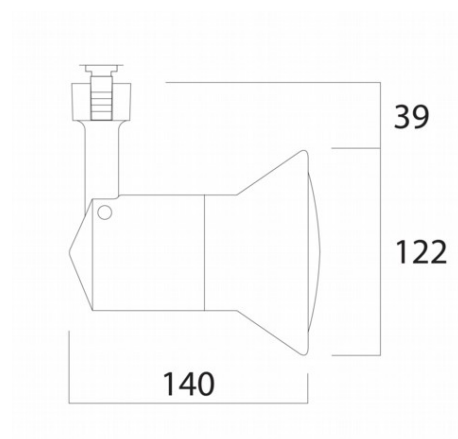

Range Name:	Rocket
Product Type:	Spotlights
Product Code:	T328-WH/S

Body Colour:	White
Mounting:	Track Mounted
Track Adaptor:	S - 1-Circuit Switched Track Adaptor
Pendant Stem Length(mm):	-
Vertical Mount:	-
Environment:	Interior
Size(mm)	140 x 122 x 161
Cut Out(mm):	-
Recessed Depth(mm):	-
Vertical Tilt(°):	90°
Horizontal Rotation(°):	355°
Light Source:	Multi Source
Lamp Type:	E27 PAR30
Lamp Included:	No
Lamp Base:	E27
Lamp Life(Hours):	-
Lumen Output(lm):	-
Colour Temperature(k):	- -
CRI(Ra):	-
Beam Angle(°):	-
Voltage(V):	230VAC
Total System Power(W):	-
Lamp Current(A):	-
Power Factor:	-
Luminaire Efficacy(lm/W):	-
Class:	Class 2
Gear:	-
EAN Code:	5030785042006
Dimmability:	-
Emergency:	-
IP Rating:	IP20
Weight(kg):	0.3kg
Housing Material:	Plastic
Material Finish:	Powder Coated
Guarantee:	5 Year Guarantee

Images, line drawings and measurements illustrated may, in some cases be approximate and for guidance only. Colour finishes will be maintained as accurately as possible but matching cannot be guaranteed.