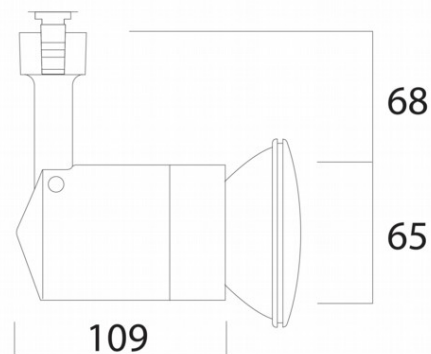

Range Name:	Rocket
Product Type:	Spotlights
Product Code:	T325-WH/S

Body Colour:	White
Mounting:	Track Mounted
Track Adaptor:	S - 1-Circuit Switched Track Adaptor
Pendant Stem Length(mm):	-
Vertical Mount:	-
Environment:	Interior
Size(mm)	109 x 65 x 133
Cut Out(mm):	-
Recessed Depth(mm):	-
Vertical Tilt(°):	90°
Horizontal Rotation(°):	355°
Light Source:	Multi Source
Lamp Type:	E27 PAR30
Lamp Included:	No
Lamp Base:	E27
Lamp Life(Hours):	-
Lumen Output(lm):	-
Colour Temperature(k):	- -
CRI(Ra):	-
Beam Angle(°):	-
Voltage(V):	230VAC
Total System Power(W):	-
Lamp Current(A):	-
Power Factor:	-
Luminaire Efficacy(lm/W):	-
Class:	Class 2
Gear:	-
EAN Code:	5030785041917
Dimmability:	-
Emergency:	-
IP Rating:	IP20
Weight(kg):	0.2kg
Housing Material:	Plastic
Material Finish:	Powder Coated
Guarantee:	5 Year Guarantee

Images, line drawings and measurements illustrated may, in some cases be approximate and for guidance only. Colour finishes will be maintained as accurately as possible but matching cannot be guaranteed.