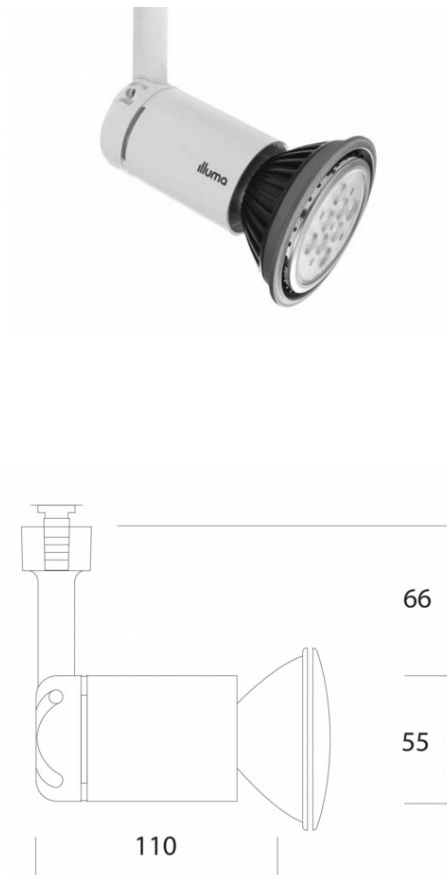

<b>Range Name:</b>	Topspot
<b>Product Type:</b>	Spotlights
<b>Description:</b>	Topspot-E27 R60 - R63 - R80 - PAR20 - E27 PAR30 - PAR 38-White-Surface Mounting Plate
<b>Product Code:</b>	T410-WH

<b>Body Colour:</b>	White
<b>Mounting:</b>	Surface Mounted
<b>Track Adaptor:</b>	Surface - Surface Mounting Plate
<b>Pendant Stem Length(mm):</b>	-
<b>Environment:</b>	Interior
<b>Size(mm)</b>	110 x 55 x 121
<b>Cut Out(mm):</b>	-
<b>Recessed Depth(mm):</b>	-
<b>Vertical Tilt(°):</b>	90°
<b>Horizontal Rotation(°):</b>	355°
<b>Light Source:</b>	Multi Source
<b>Lamp Type:</b>	E27 R60 - R63 - R80 - PAR20 - E27 PAR30 - PAR 38
<b>Lamp Included:</b>	No
<b>Lamp Base:</b>	E27
<b>Lamp Life(Hours):</b>	-
<b>Lumen Output(lm):</b>	-
<b>Colour Temperature(k):</b>	--
<b>CRI(Ra):</b>	-
<b>Beam Angle(°):</b>	-
<b>Voltage(V):</b>	230VAC
<b>Total System Power(W):</b>	-
<b>Lamp Current(A):</b>	-
<b>Power Factor:</b>	-
<b>Luminaire Efficacy(lm/W):</b>	-
<b>Class:</b>	Class 2
<b>Gear:</b>	-
<b>EAN Code:</b>	5030785007609
<b>Dimmability:</b>	-
<b>Emergency:</b>	-
<b>IP Rating:</b>	IP20
<b>Weight(kg):</b>	0.2kg
<b>Housing Material:</b>	Plastic
<b>Material Finish:</b>	Natural
<b>Guarantee:</b>	5 Year Guarantee

Images, line drawings and measurements illustrated may, in some cases be approximate and for guidance only. Colour finishes will be maintained as accurately as possible but matching cannot be guaranteed.