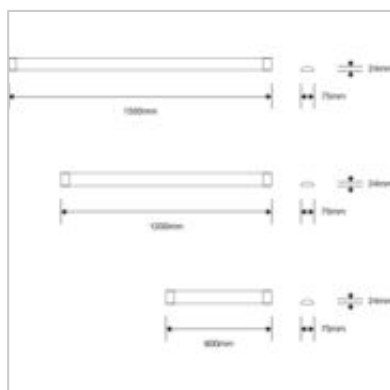

The Megaman Tono range of integrated LED battens is a stylish alternative to T5 and T8 fluorescent tubes, providing flexible installation and outstanding energy efficiency.