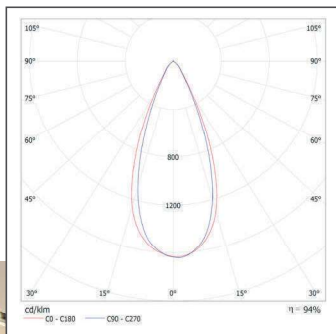

FirestayLED

CCT 3 way selectable colour switch

Technical Specification

Data	
Construction	Die-Cast Aluminium
Driver	On Board
LED Chip	Epistar
IP Rating	IP65
Operating Temp	-5°C to +35°C
Input Voltage	220 - 240V
Power Factor	> 0.9
CRI	85 - Exceeds EU standard of Ra 80 for Colour Rendering Index
LMR	80 - Exceeds EU standard of 70 for Lumens Maintenance Ratio

08187 / 08190 8W