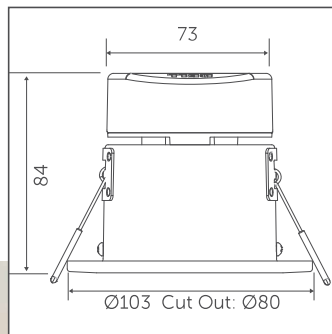

08190

Code	Description	Colour Temperature	lm	cd	Beam^o	Hrs
08187	7W Fire Rated Downlight, IP65, Selectable Colour Temp, Dimmable, incl White & Satin Bezels	3000K/4000K/6000K	530/550/600	530	40°	50000
08188	Brass Bezel for 7W Fire Rated Downlight	-	-	-	-	-
08189	Chrome Bezel for 7W Fire Rated Downlight	-	-	-	-	-
08193	White Spacer Plate for 08187 (100mm cut out)	--	-	-	-	-
08194	Satin Spacer Plate for 08187 (100mm cut out)	-	-	-	-	-
08190	7W Fire Rated Centre Tilt Downlight, IP20, Selectable Colour Temp, Dimmable, incl White & Satin Bezels	3000K/4000K/6000K	530/550/600	530	40°	50000
08191	Brass Bezel for 7W Centre Tilt Fire Rated Downlight	-	-	-	-	-
08192	Chrome Bezel for 7W Centre Tilt Fire Rated Downlight	-	-	-	-	-
09598	BELL Universal LED Microprocessor Controlled Trailing Edge Dimmer Module	-	-	-	-	-
08196	Emergency Pack for Firestay LED Downlight	-	-	-	-	-

¹ Exceeds EU standard of 70 for Lumens Maintenance Ratio
² Exceeds EU standard of RA 80 for Colour Rendering Index
³ Subject to terms & conditions (Contact Customer Service)

Technical Helpline +44 (0)1924 893380