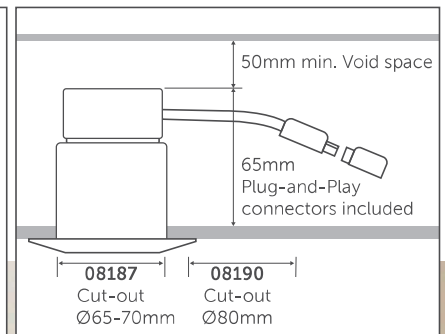

Selectable Colour Temperature

Simply move the switch located under the magnetic bezel to your desired colour temperature

Includes BELL Quick Fix Connector - Plug & Play Fitting

Loop in / loop out terminals. Quick release connector for ease of insulation resistance testing.

FirestayLED

CCT 3 way selectable colour switch

Technical Specification

Data	
Construction	Die-Cast Aluminium
Driver	On Board
LED Chip	Epistar
IP Rating	IP65
Operating Temp	-5°C to +35°C
Input Voltage	220 - 240V
Power Factor	> 0.9
CRI	85 - Exceeds EU standard of Ra 80 for Colour Rendering Index
LMR	80 - Exceeds EU standard of 70 for Lumens Maintenance Ratio

08187 / 08190 8W

08187

08190

Code	Description	Colour Temperature	lm	cd	Beam ^o	Hrs
08187	7W Fire Rated Downlight, IP65, Selectable Colour Temp, Dimmable, incl White & Satin Bezels	3000K/4000K/6000K	530/550/600	530	40°	50000
08188	Brass Bezel for 7W Fire Rated Downlight	-	-	-	-	-
08189	Chrome Bezel for 7W Fire Rated Downlight	-	-	-	-	-
08193	White Spacer Plate for 08187 (100mm cut out)	--	-	-	-	-
08194	Satin Spacer Plate for 08187 (100mm cut out)	-	-	-	-	-
08190	7W Fire Rated Centre Tilt Downlight, IP20, Selectable Colour Temp, Dimmable, incl White & Satin Bezels	3000K/4000K/6000K	530/550/600	530	40°	50000
08191	Brass Bezel for 7W Centre Tilt Fire Rated Downlight	-	-	-	-	-
08192	Chrome Bezel for 7W Centre Tilt Fire Rated Downlight	-	-	-	-	-
09598	BELL Universal LED Microprocessor Controlled Trailing Edge Dimmer Module	-	-	-	-	-
08196	Emergency Pack for Firestay LED Downlight	-	-	-	-	-