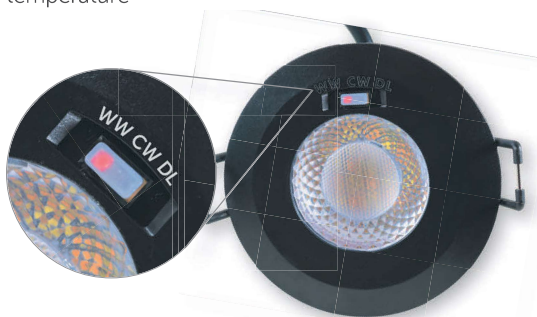

FirestayLED

CCT 3 way selectable colour switch

Integrated LED Fixed / Tilt Downlight

- 30/60/90 minutes certified firestay
- Fixed Downlight / Centre Tilt IP65
- Fixed Downlight / Centre Tilt - Front CCT switch
- 6 in 1 Fixture, 3 colour temperatures, 2 bezel
- Includes satin & white magnetic bezels
- Part B / C / E compliant
- IC rated

Selectable Colour Temperature

Simply move the switch located under the magnetic bezel to your desired colour temperature

Includes BELL Quick Fix Connector - Plug & Play Fitting

Loop in / loop out terminals. Quick release connector for ease of insulation resistance testing.

FirestayLED

CCT 3 way selectable colour switch

Technical Specification

Data	
Construction	Die-Cast Aluminium
Driver	On Board
LED Chip	Epistar
IP Rating	IP65
Operating Temp	-5°C to +35°C
Input Voltage	220 - 240V
Power Factor	> 0.9
CRI	85 - Exceeds EU standard of Ra 80 for Colour Rendering Index
LMR	80 - Exceeds EU standard of 70 for Lumens Maintenance Ratio

08187 / 08190 8W

08187

08190

Code	Description	Colour Temperature	lm	cd	Beam ^o	Hrs
08187	7W Fire Rated Downlight, IP65, Selectable Colour Temp, Dimmable, incl White & Satin Bezels	3000K/4000K/6000K	530/550/600	530	40°	50000
08188	Brass Bezel for 7W Fire Rated Downlight	-	-	-	-	-
08189	Chrome Bezel for 7W Fire Rated Downlight	-	-	-	-	-
08193	White Spacer Plate for 08187 (100mm cut out)	--	-	-	-	-
08194	Satin Spacer Plate for 08187 (100mm cut out)	-	-	-	-	-
08190	7W Fire Rated Centre Tilt Downlight, IP20, Selectable Colour Temp, Dimmable, incl White & Satin Bezels	3000K/4000K/6000K	530/550/600	530	40°	50000
08191	Brass Bezel for 7W Centre Tilt Fire Rated Downlight	-	-	-	-	-
08192	Chrome Bezel for 7W Centre Tilt Fire Rated Downlight	-	-	-	-	-
09598	BELL Universal LED Microprocessor Controlled Trailing Edge Dimmer Module	-	-	-	-	-
08196	Emergency Pack for Firestay LED Downlight	-	-	-	-	-