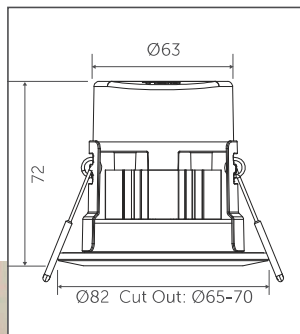

FirestayLED

CCT 3 way selectable colour switch

Technical Specification

Data	
Construction	Die-Cast Aluminium
Driver	On Board
LED Chip	Epistar
IP Rating	IP65
Operating Temp	-5°C to +35°C
Input Voltage	220 - 240V
Power Factor	> 0.9
CRI	85 - Exceeds EU standard of Ra 80 for Colour Rendering Index
LMR	80 - Exceeds EU standard of 70 for Lumens Maintenance Ratio

08187 / 08190 8W

08187

08190

Code	Description	Colour Temperature	lm	cd	Beam^o	Hrs
08187	7W Fire Rated Downlight, IP65, Selectable Colour Temp, Dimmable, incl White & Satin Bezels	3000K/4000K/6000K	530/550/600	530	40°	50000
08188	Brass Bezel for 7W Fire Rated Downlight	-	-	-	-	-
08189	Chrome Bezel for 7W Fire Rated Downlight	-	-	-	-	-
08193	White Spacer Plate for 08187 (100mm cut out)	--	-	-	-	-
08194	Satin Spacer Plate for 08187 (100mm cut out)	-	-	-	-	-
08190	7W Fire Rated Centre Tilt Downlight, IP20, Selectable Colour Temp, Dimmable, incl White & Satin Bezels	3000K/4000K/6000K	530/550/600	530	40°	50000
08191	Brass Bezel for 7W Centre Tilt Fire Rated Downlight	-	-	-	-	-
08192	Chrome Bezel for 7W Centre Tilt Fire Rated Downlight	-	-	-	-	-
09598	BELL Universal LED Microprocessor Controlled Trailing Edge Dimmer Module	-	-	-	-	-
08196	Emergency Pack for Firestay LED Downlight	-	-	-	-	-

¹ Exceeds EU standard of 70 for Lumens Maintenance Ratio
² Exceeds EU standard of RA 80 for Colour Rendering Index
³ Subject to terms & conditions (Contact Customer Service)

Technical Helpline +44 (0)1924 893380