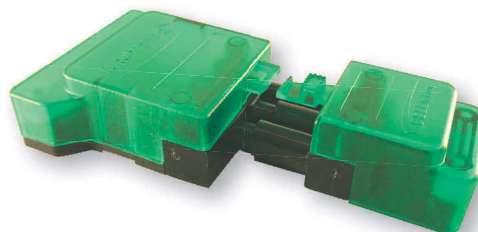

FirestayLED

CCT 3 way selectable colour switch

Integrated LED Fixed / Tilt Downlight

- 30/60/90 minutes certified firestay
- Fixed Downlight / Centre Tilt IP65
- Fixed Downlight / Centre Tilt - Front CCT switch
- 6 in 1 Fixture, 3 colour temperatures, 2 bezel
- Includes satin & white magnetic bezels
- Part B / C / E compliant
- IC rated

BELL Universal LED Microprocessor Controlled Trailing Edge Dimmer Module:

LED Dimmable bulb - Min 5W ~ Max 100W - 10 Downlights maximum

LED Dimmable driver - Min 5W ~ Max 100W - 10 Downlights maximum

Code: 09598 (page 83)

Selectable Colour Temperature

Simply move the switch located under the magnetic bezel to your desired colour temperature

Includes BELL Quick Fix Connector - Plug & Play Fitting

Loop in / loop out terminals. Quick release connector for ease of insulation resistance testing.

FirestayLED

CCT 3 way selectable colour switch

Technical Specification

Data	
Construction	Die-Cast Aluminium
Driver	On Board
LED Chip	Epistar
IP Rating	IP65
Operating Temp	-5°C to +35°C
Input Voltage	220 - 240V
Power Factor	> 0.9
CRI	85 - Exceeds EU standard of Ra 80 for Colour Rendering Index
LMR	80 - Exceeds EU standard of 70 for Lumens Maintenance Ratio