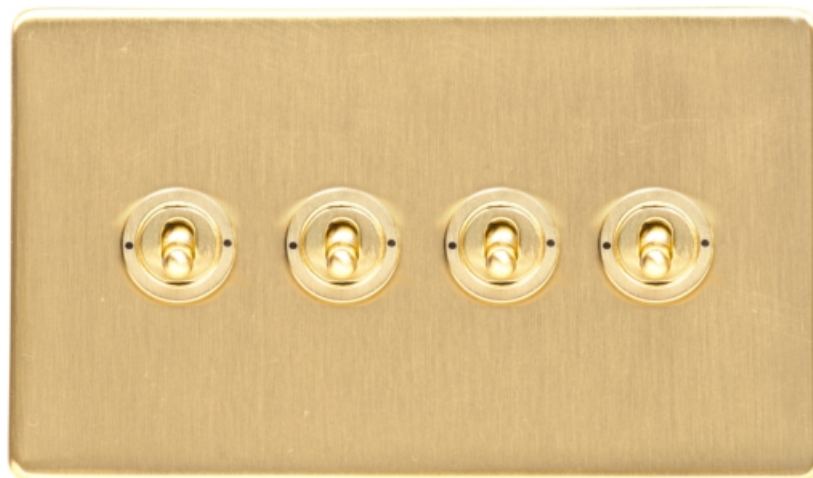

# Heritage Brass

## Studio Range (Screwless) - Satin Brass

4 Gang Dolly - Y44.2430.SB

<b>Range</b>	Studio Range (Screwless)
<b>Insert Type</b>	4 Gang Dolly
<b>Plate Finish</b>	Satin Brass
<b>Switch Colour</b>	Satin Brass
<b>Body and Switch Trim</b>	Trimless
<b>Height</b>	88 mm
<b>Width</b>	148 mm
<b>Fixing Hole Centres</b>	Box Fixing = 120.6 mm
<b>Minimum Box Depth</b>	35
<b>Current</b>	20 Amp
<b>Voltage</b>	230 V
<b>Power</b>	-
<b>Terminal Capacity</b>	4 mm <sup>2</sup>
<b>Earth Terminal Capacity</b>	5 mm <sup>2</sup>
<b>Product Class 1</b>	Face plate must be earthed
<b>Ambient Operating Temperature</b>	-5°C - 40°C
<b>Recommended Location</b>	Indoor use only
<b>Standard</b>	BS EN 60669-1