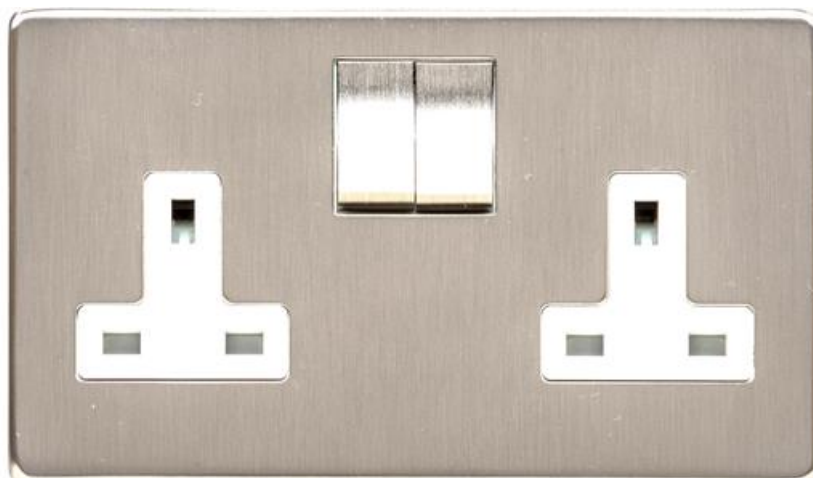

# Heritage Brass

## Studio Range (Screwless) - Satin Nickel

Double 13 AMP Socket - Y05.250.SNW

<b>Range</b>	Studio Range (Screwless)
<b>Insert Type</b>	Double 13 AMP Socket
<b>Plate Finish</b>	Satin Nickel
<b>Switch Colour</b>	Satin Nickel
<b>Body and Switch Trim</b>	White
<b>Height</b>	88 mm
<b>Width</b>	148 mm
<b>Fixing Hole Centres</b>	Box Fixing = 120.6 mm
<b>Minimum Box Depth</b>	35
<b>Current</b>	13 Amp
<b>Voltage</b>	230 V
<b>Power</b>	-
<b>Terminal Capacity</b>	4 mm <sup>2</sup>
<b>Earth Terminal Capacity</b>	5 mm <sup>2</sup>
<b>Product Class 1</b>	Face plate must be earthed
<b>Ambient Operating Temperature</b>	-5°C - 40°C
<b>Recommended Location</b>	Indoor use only
<b>Standard</b>	BS 1363