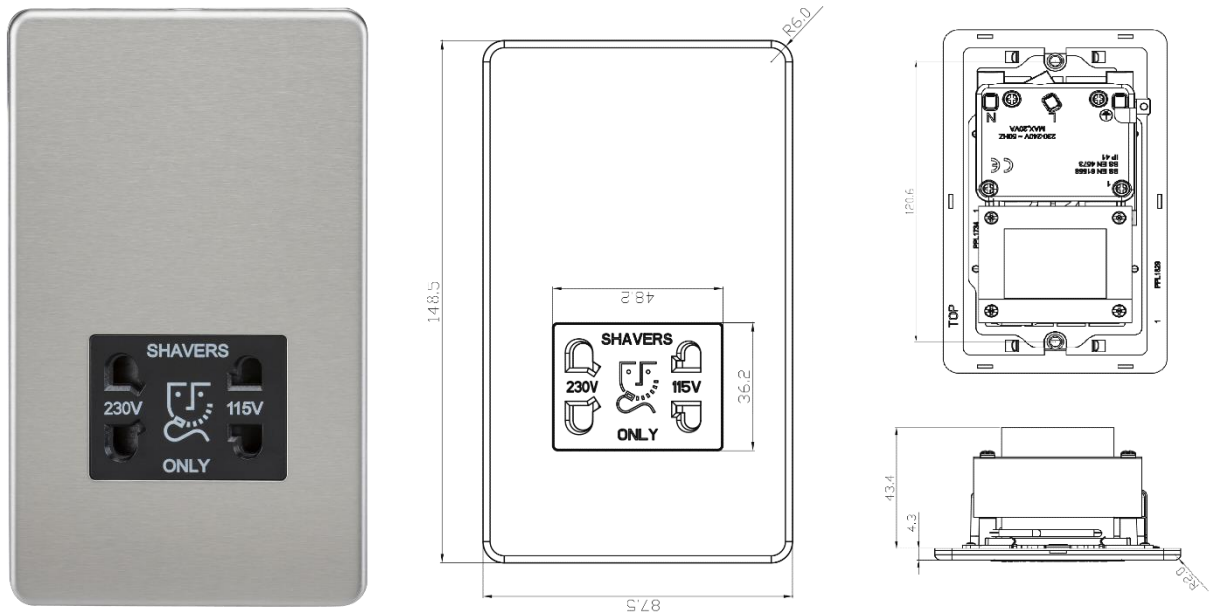

Screwless dual voltage shaver socket

Dual voltage shaver sockets come complete with transformer and isolated mains supply which is safe and suitable for bathroom use.

Finish suffix:

Brushed Chrome (BC), Polished Chrome (PC), Polished Brass (PB), Black Nickel (BN), Matt Black (MB), Matt White (MW)

Colour insert suffix:

Black (no suffix), White (W) or Grey (G) insert. (Matt Black only available with black insert, Matt White only available with white insert, Black Nickel and Polished Brass only available with black or white insert.)

Description	115-230V Dual Voltage Shaver Socket
Dimensions (mm)	Height – 148.5 Width – 87.5 Projection – 4.3
Net weight (kg)	0.70
Minimum mounting depth	47mm
Input voltage	Mains 230V 50Hz
Maximum load	20VA
IP rating	IP41
Terminal capacity	2 x 2.5mm ² or 1 x 4.0mm ²
Warranty	15 Years
Construction	Premium grade steel
Origin of manufacture	China
Manufactured in accordance with	BS EN 61558-2-5, BS EN 61558-1
Declaration of Conformity (held on file)	Yes