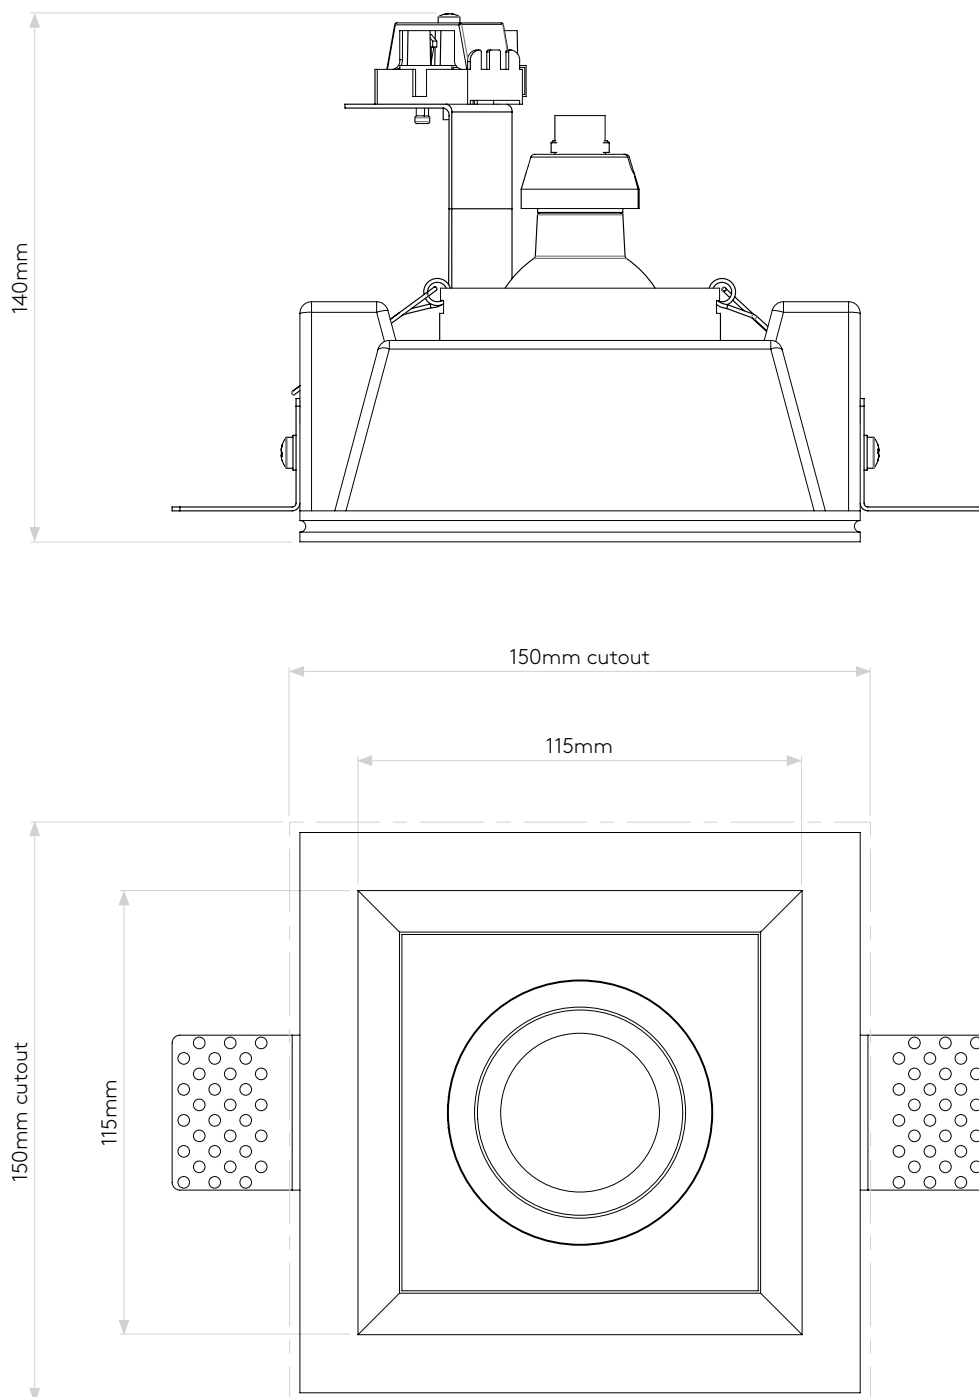

## GENERAL

CLASS:	CE (Class 1)
IP RATING:	IP20
BATHROOM ZONE:	Zone 3
VOLTAGE:	Mains 230V
INSTALLATION ORIENTATION:	Ceiling mount
MAIN MATERIAL:	Plaster
DIMENSIONS:	H: 115mm W: 115mm D: 40mm
CUT OUT HOLE:	L: 150mm W: 150mm
RECESS DEPTH:	150mm
FIRE RATING:	Not applicable
CABLE LENGTH:	Not applicable
GROSS WEIGHT:	1.04Kg

## LAMP

LIGHT SOURCE:	GU10
MAXIMUM WATTAGE:	50W MAX
LAMP INCLUDED:	No
MAXIMUM LAMP LENGTH:	Not applicable
R9:	Lamp dependent
MACADAM ELLIPSE:	Not applicable
TILT ADJUSTABLE ANGLE:	30°
ROTATION ADJUSTABLE ANGLE:	360°
AVERAGE LIFESPAN:	Lamp dependent
L70:	Not applicable
BEAM ANGLE:	Lamp dependent

## ADDITIONAL INFORMATION

SHADE INCLUDED	Not applicable
SHADE MATERIAL	Not applicable

Please note that some dimensions may vary slightly due to manufacturing tolerances, this includes cable entry and fixing holes

Veuillez noter que certaines dimensions peuvent varier légèrement en raison des tolérances de fabrication, y compris l'entrée de câble et les trous de fixation.

Bitte beachten Sie, dass die Maße Fertigungstoleranzen unterliegen und daher in geringem Umfang von der angegebenen Größe abweichen können. Dies gilt auch für Kabeleingänge und Befestigungslöcher.