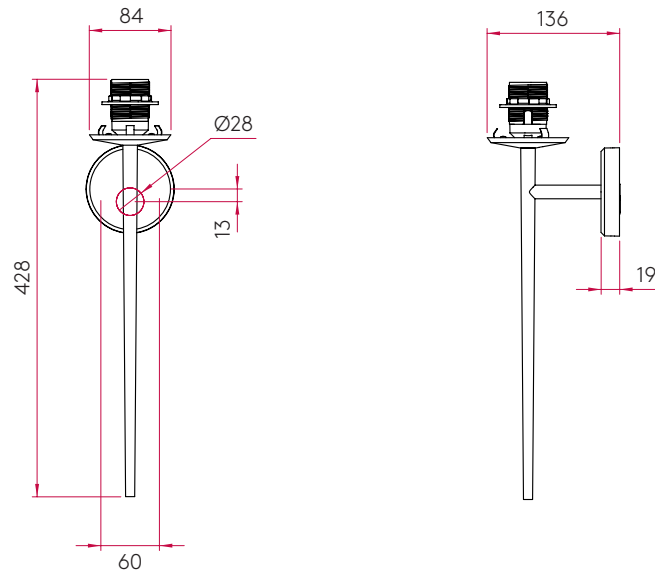

PRODUCT ELEVATIONS

WITHOUT SHADE