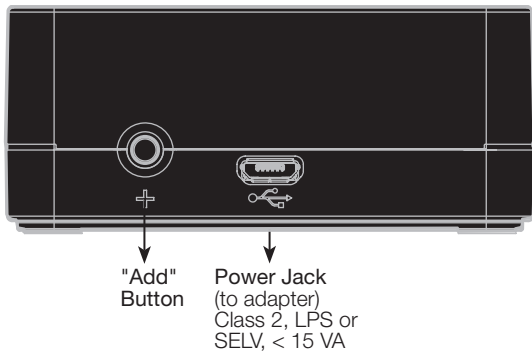

Connections

Back View

©Lutron, Lutron, and Pico are trademarks of Lutron Electronics Co., Inc., registered in the U.S. and other countries. RA2 Select and Radio Powr Savr are trademarks of Lutron Electronics Co., Inc. iOS is a registered trademark of Cisco in the U.S. and other countries and is used under license. Android is a trademark of Google Inc.

Job Name:	Model Numbers:
Job Number: