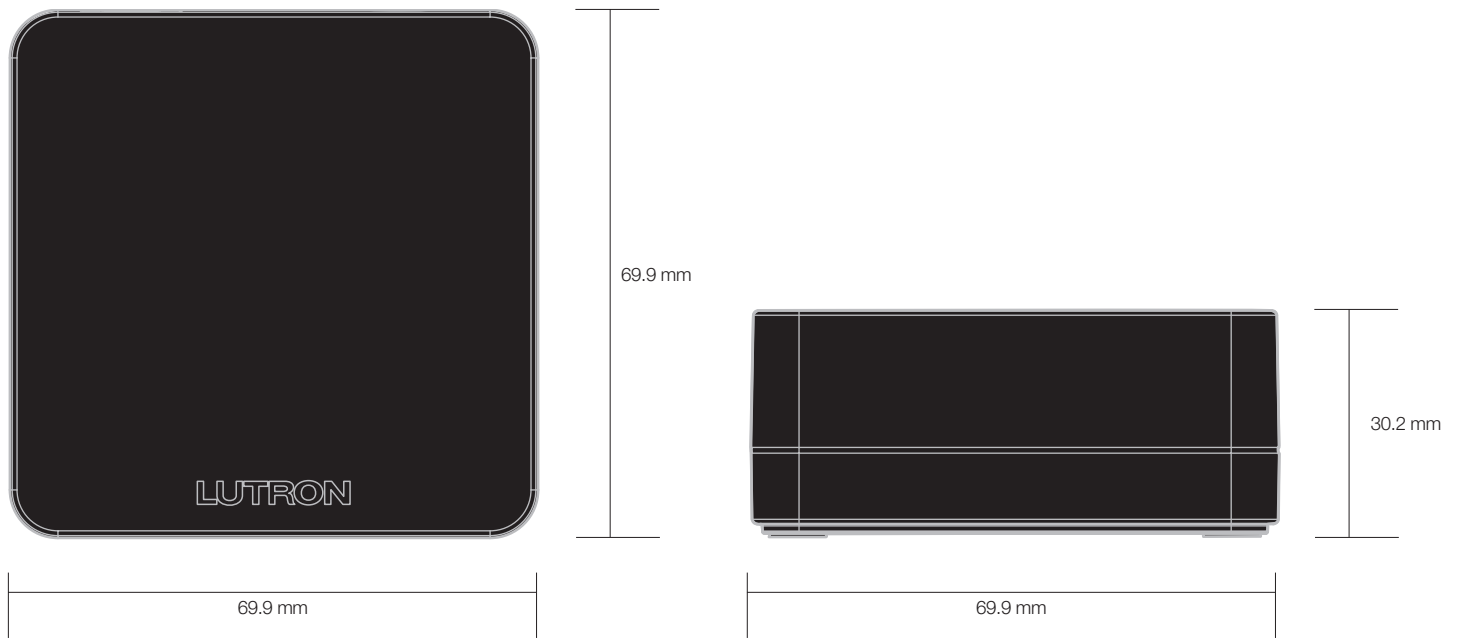

Dimensions

Job Name: Job Number:	Model Numbers:
------------------------------	----------------

RF Range

All devices must be located within 9 m of a repeater. The range can be extended with up to 4 Lutron wireless repeaters (LK-REPPRO-BL).