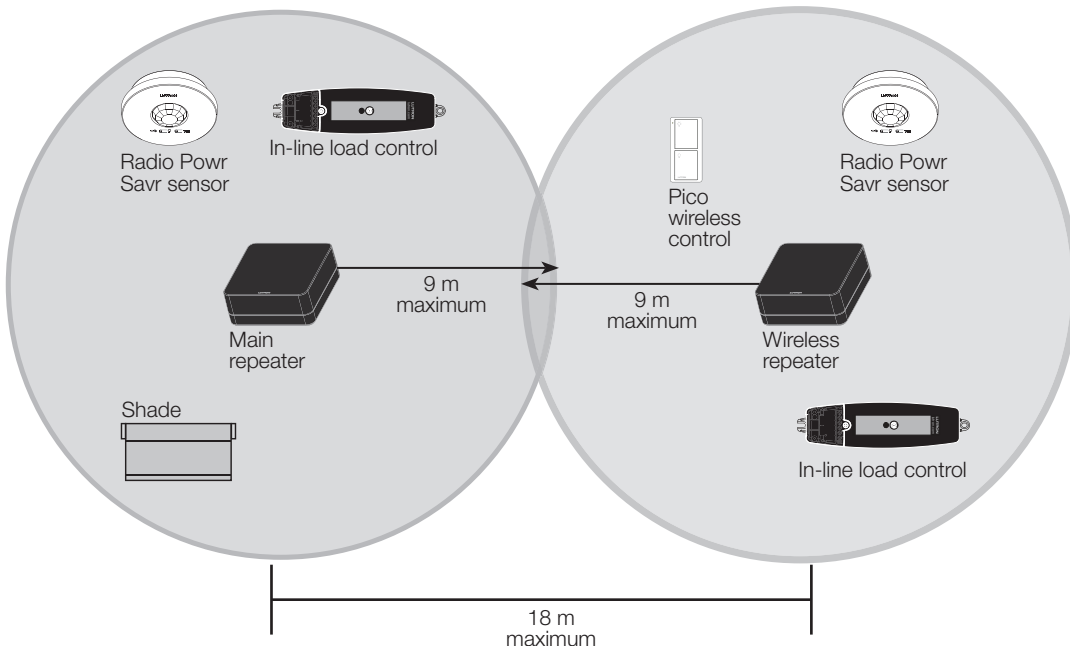

Power Failure Memory

- Should power be interrupted, the wireless repeater will return to its previous state when power is restored

Connections

- USB (power only)

Job Name: Job Number:	Model Numbers:
------------------------------	----------------

Dimensions

Job Name: Job Number:	Model Numbers:
------------------------------	----------------

RF Range

All devices must be located within 9 m of a repeater. The range can be extended with up to 4 Lutron wireless repeaters (LK-REPPRO-BL).