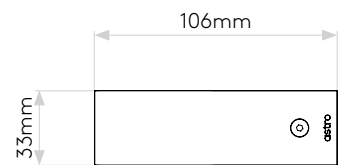

Please note that some dimensions may vary slightly due to manufacturing tolerances, this includes cable entry and fixing holes

Veuillez noter que certaines dimensions peuvent varier légèrement en raison des tolérances de fabrication, y compris l'entrée de câble et les trous de fixation.

Bitte beachten Sie, dass die Maße Fertigungstoleranzen unterliegen und daher in geringem Umfang von der angegebenen Größe abweichen können. Dies gilt auch für Kabeingänge und Befestigungslöcher.

Si prega notare che possono esserci piccole variazioni in alcune dimensioni dovute alle tolleranze di produzione, queste includono l'ingresso del cavo e i fori di fissaggio.