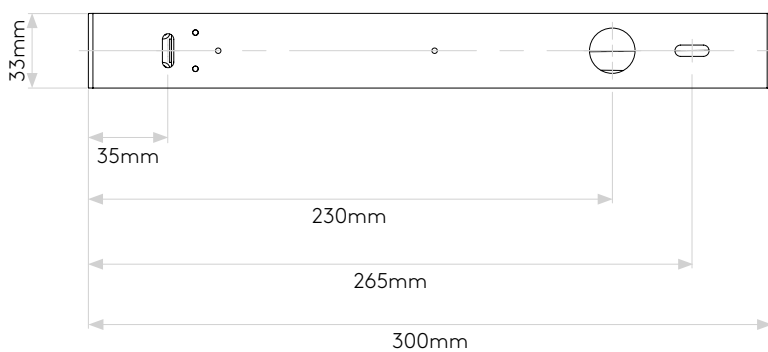

Please note that some dimensions may vary slightly due to manufacturing tolerances, this includes cable entry and fixing holes

Veuillez noter que certaines dimensions peuvent varier légèrement en raison des tolérances de fabrication, y compris l'entrée de câble et les trous de fixation.

Bitte beachten Sie, dass die Maße Fertigungstoleranzen unterliegen und daher in geringem Umfang von der angegebenen Größe abweichen können. Dies gilt auch für Kabeingänge und Befestigungslöcher.

Si prega notare che possono esserci piccole variazioni in alcune dimensioni dovute alle tolleranze di produzione, queste includono l'ingresso del cavo e i fori di fissaggio.