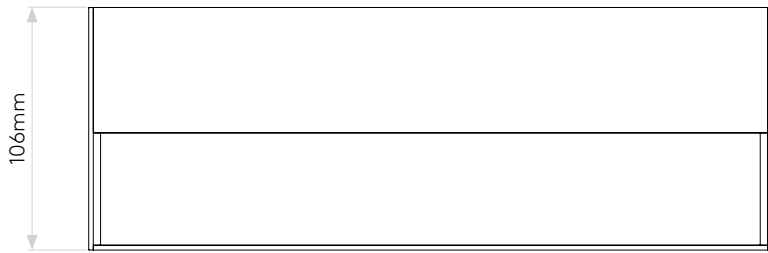

Please note that some dimensions may vary slightly due to manufacturing tolerances, this includes cable entry and fixing holes

Veuillez noter que certaines dimensions peuvent varier légèrement en raison des tolérances de fabrication, y compris l'entrée de câble et les trous de fixation.

Bitte beachten Sie, dass die Maße Fertigungstoleranzen unterliegen und daher in geringem Umfang von der angegebenen Größe abweichen können. Dies gilt auch für Kabeingänge und Befestigungslöcher.

Si prega notare che possono esserci piccole variazioni in alcune dimensioni dovute alle tolleranze di produzione, queste includono l'ingresso del cavo e i fori di fissaggio.