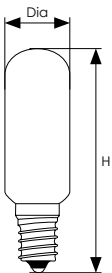

LED Filament Cooker Hood

Special purpose LED retrofit cooker hood lamp with extremely low power consumption.

- 10,000 hour life
- 50,000 switching cycles
- 2700K warm white or 4000K cool white colour options
- Colour rendering index Ra≥80
- SES-E14 cap
- Opaque finish
- Not suitable for dimming
- For indoor use only

Product Code	Watts (W)	Volts (V)	Cap	Colour Appearance	Colour Temp (K)	Total Lumens (lm)	Incandescent Equivalent (W)	Dimensions (mm)		Energy Rating	Order Qty
								Dia	H		
Single Carton											
10550	3.8	240	SES-E14	Warm White	2700	380	35	35	86	A++	10
10567	3.8	240	SES-E14	Cool White	4000	380	35	35	86	A++	10