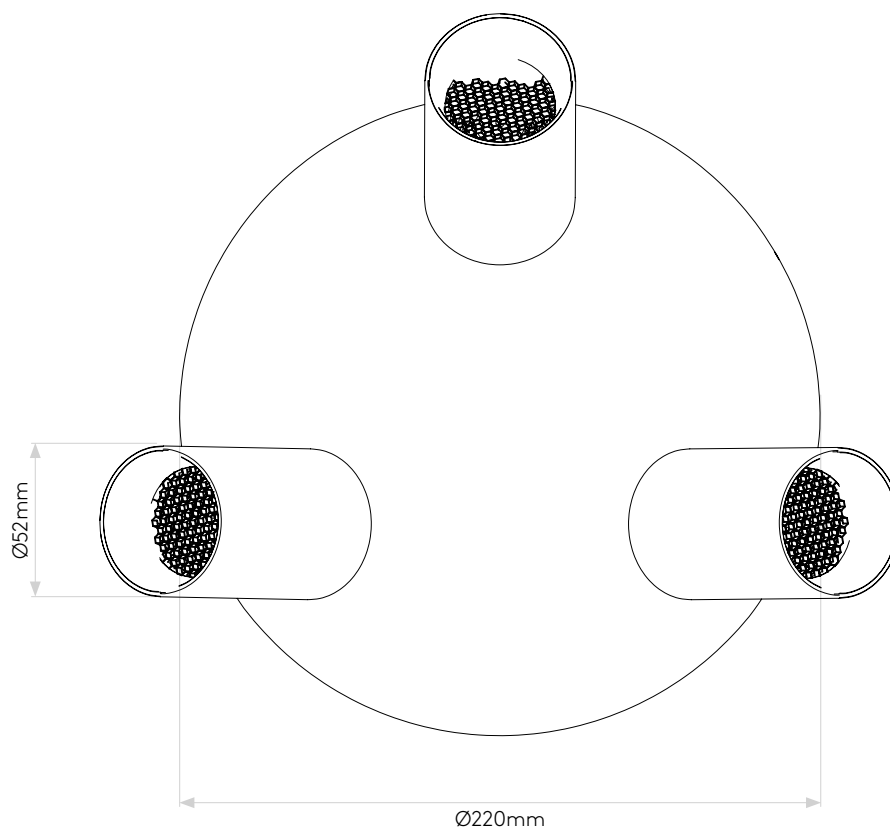

CAN 50 TRIPLE ROUND

astro

GENERAL

CLASS:	CE (Class 1)
IP RATING:	IP20
BATHROOM ZONE:	Zone 3
VOLTAGE:	Mains 230V
INSTALLATION ORIENTATION:	Wall mount / Ceiling mount
MAIN MATERIAL:	Metal - Aluminium
DIMENSIONS:	H: 131mm Ø: 220mm
CUT OUT HOLE:	Not applicable
RECESS DEPTH:	Not applicable
FIRE RATING:	Not applicable
CABLE LENGTH:	Not applicable
GROSS WEIGHT:	1.71Kg

LAMP

LIGHT SOURCE:	LED MODULE
MAXIMUM WATTAGE:	22.6W
LAMP INCLUDED:	Yes (Integral)
MAXIMUM LAMP LENGTH:	Not applicable
LUMINOUS FLUX:	1435.1 lm
COLOUR TEMP:	3000K
CRI:	80
R9:	3.0
MACADAM ELLIPSE:	3-Step
TILT ADJUSTABLE ANGLE:	90°
ROTATION ADJUSTABLE ANGLE:	330°
AVERAGE LIFESPAN:	40,000hrs
L70:	>33,000hrs
BEAM ANGLE:	30.75°

ADDITIONAL INFORMATION

SHADE INCLUDED	Not applicable
SHADE MATERIAL	Not applicable

CODE: 6166
SKU: 1396006
FINISH: MATT WHITE

Please note that some dimensions may vary slightly due to manufacturing tolerances, this includes cable entry and fixing holes