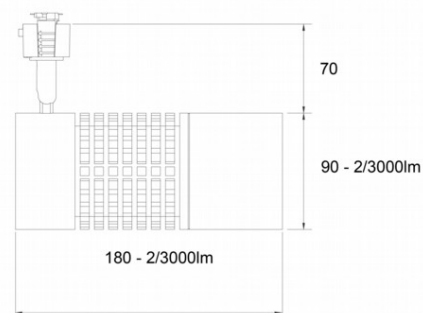

Range Name:	Gridspot LED Anti Glare
Product Type:	Spotlights
Product Code:	T333024-WH/SDL/830
Body Colour:	White
Mounting:	Track Mounted
Track Adaptor:	SDL - 1-Circuit Switched Track Adaptor
Pendant Stem Length(mm):	-
Vertical Mount:	-
Environment:	Interior
Size(mm)	180 x 90 x 160
Cut Out(mm):	-
Recessed Depth(mm):	-
Vertical Tilt(°):	90°
Horizontal Rotation(°):	355°
Light Source:	LED
Lamp Type:	CREE LED
Lamp Included:	In Built
Lamp Base:	-
Lamp Life(Hours):	50000 hours
Lumen Output(lm):	3000lm
Colour Temperature(k):	3000k Warm White
CRI(Ra):	85
Beam Angle(°):	24°
Voltage(V):	230VAC
Total System Power(W):	35W
Lamp Current(A):	0.146
Power Factor:	1
Luminaire Efficacy(lm/W):	86 lm/W
Class:	Class 1
Gear:	Built In
EAN Code:	-
Dimmability:	Leading/Trailing Edge Dimmable
Emergency:	-
IP Rating:	IP20
Weight(kg):	1.07kg
Housing Material:	Aluminium
Material Finish:	Powder Coated
Guarantee:	5 Year Guarantee

Images, line drawings and measurements illustrated may, in some cases be approximate and for guidance only. Colour finishes will be maintained as accurately as possible but matching cannot be guaranteed.