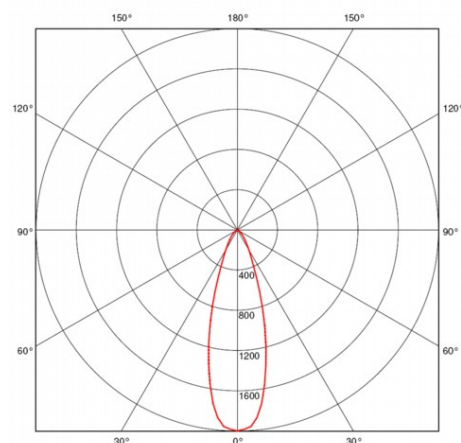

Range Name:	Gridspot LED Anti Glare
Product Type:	Spotlights
Product Code:	T333024-WH/SDL/830
Body Colour:	White
Mounting:	Track Mounted
Track Adaptor:	SDL - 1-Circuit Switched Track Adaptor
Pendant Stem Length(mm):	-
Vertical Mount:	-
Environment:	Interior
Size(mm)	180 x 90 x 160
Cut Out(mm):	-
Recessed Depth(mm):	-
Vertical Tilt(°):	90°
Horizontal Rotation(°):	355°
Light Source:	LED
Lamp Type:	CREE LED
Lamp Included:	In Built
Lamp Base:	-
Lamp Life(Hours):	50000 hours
Lumen Output(lm):	3000lm
Colour Temperature(k):	3000k Warm White
CRI(Ra):	85
Beam Angle(°):	24°
Voltage(V):	230VAC
Total System Power(W):	35W
Lamp Current(A):	0.146
Power Factor:	1
Luminaire Efficacy(lm/W):	86 lm/W
Class:	Class 1
Gear:	Built In
EAN Code:	-
Dimmability:	Leading/Trailing Edge Dimmable
Emergency:	-
IP Rating:	IP20
Weight(kg):	1.07kg
Housing Material:	Aluminium
Material Finish:	Powder Coated
Guarantee:	5 Year Guarantee

Images, line drawings and measurements illustrated may, in some cases be approximate and for guidance only. Colour finishes will be maintained as accurately as possible but matching cannot be guaranteed.