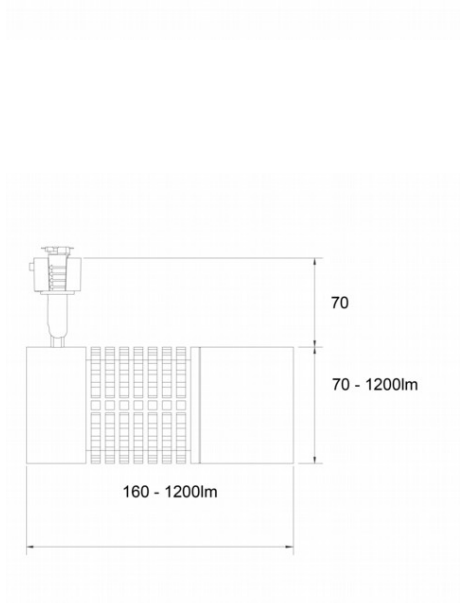

Range Name:	Gridspot LED Anti Glare
Product Type:	Spotlights
Product Code:	T331220-WH/SDL/830

Body Colour:	White
Mounting:	Track Mounted
Track Adaptor:	SDL - 1-Circuit Switched Track Adaptor
Pendant Stem Length(mm):	-
Vertical Mount:	-
Environment:	Interior
Size(mm)	160 x 70 x 140
Cut Out(mm):	-
Recessed Depth(mm):	-
Vertical Tilt(°):	90°
Horizontal Rotation(°):	355°
Light Source:	LED
Lamp Type:	CREE LED
Lamp Included:	In Built
Lamp Base:	-
Lamp Life(Hours):	50000 hours
Lumen Output(lm):	1200lm
Colour Temperature(k):	3000k Warm White
CRI(Ra):	85
Beam Angle(°):	20°
Voltage(V):	230VAC
Total System Power(W):	14.2W
Lamp Current(A):	0.066
Power Factor:	0.98
Luminaire Efficacy(lm/W):	85 lm/W
Class:	Class 1
Gear:	Built In
EAN Code:	-
Dimmability:	Leading/Trailing Edge Dimmable
Emergency:	-
IP Rating:	IP20
Weight(kg):	0.65kg
Housing Material:	Aluminium
Material Finish:	Powder Coated
Guarantee:	5 Year Guarantee

Images, line drawings and measurements illustrated may, in some cases be approximate and for guidance only. Colour finishes will be maintained as accurately as possible but matching cannot be guaranteed. Illumina Lighting are continually developing and improving its products. Technical specifications subject to change without prior notice. For full terms and conditions visit: <http://www.illumina.co.uk/terms.htm>