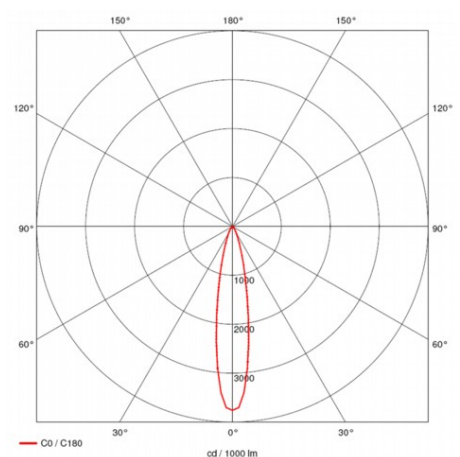

Range Name:	Gridspot LED Anti Glare
Product Type:	Spotlights
Product Code:	T331220-WH/SDL/830

Body Colour:	White
Mounting:	Track Mounted
Track Adaptor:	SDL - 1-Circuit Switched Track Adaptor
Pendant Stem Length(mm):	-
Vertical Mount:	-
Environment:	Interior
Size(mm)	160 x 70 x 140
Cut Out(mm):	-
Recessed Depth(mm):	-
Vertical Tilt(°):	90°
Horizontal Rotation(°):	355°
Light Source:	LED
Lamp Type:	CREE LED
Lamp Included:	In Built
Lamp Base:	-
Lamp Life(Hours):	50000 hours
Lumen Output(lm):	1200lm
Colour Temperature(k):	3000k Warm White
CRI(Ra):	85
Beam Angle(°):	20°
Voltage(V):	230VAC
Total System Power(W):	14.2W
Lamp Current(A):	0.066
Power Factor:	0.98
Luminaire Efficacy(lm/W):	85 lm/W
Class:	Class 1
Gear:	Built In
EAN Code:	-
Dimmability:	Leading/Trailing Edge Dimmable
Emergency:	-
IP Rating:	IP20
Weight(kg):	0.65kg
Housing Material:	Aluminium
Material Finish:	Powder Coated
Guarantee:	5 Year Guarantee

Images, line drawings and measurements illustrated may, in some cases be approximate and for guidance only. Colour finishes will be maintained as accurately as possible but matching cannot be guaranteed. Illumina Lighting are continually developing and improving its products. Technical specifications subject to change without prior notice. For full terms and conditions visit: <http://www.illumina.co.uk/terms.htm>