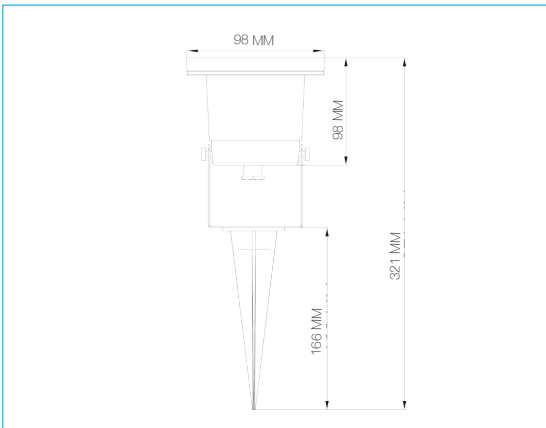

## PRODUCT FEATURES

- Black Powdercoat Finish
- Cast Aluminium Body
- Wall Mountable
- IP65
- Pre-Wired with 2m Toughened Rubber Cable
- 5mm Tempered Glass
- GU10 Lampholder Included
- Supplied with Spike

PRODUCT CODE	ASPKGU101/BK
Max Wattage	35W GU10
Cable Specifications	H05-RNF, 3 X 1.0MM <sup>2</sup>
Cable Length	2 Metres
Paint Finish	Black (Powder Coat)
IP Rating	IP65
Lamp Holder	GU10