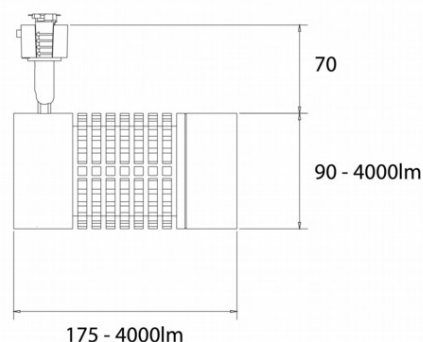

Range Name:	Gridspot LED
Product Type:	Spotlights
Product Code:	T324038-WH/SDL/830

Body Colour:	White
Mounting:	Track Mounted
Track Adaptor:	SDL - 1-Circuit Switched Track Adaptor
Pendant Stem Length(mm):	-
Vertical Mount:	-
Environment:	Interior
Size(mm)	175 x 90 x 160
Cut Out(mm):	-
Recessed Depth(mm):	-
Vertical Tilt(°):	90°
Horizontal Rotation(°):	355°
Light Source:	LED
Lamp Type:	CREE LED
Lamp Included:	In Built
Lamp Base:	-
Lamp Life(Hours):	50000 hours
Lumen Output(lm):	4000lm
Colour Temperature(k):	3000k Warm White
CRI(Ra):	85
Beam Angle(°):	38°
Voltage(V):	240V
Total System Power(W):	45.1W
Lamp Current(A):	0.197
Power Factor:	0.98
Luminaire Efficacy(lm/W):	89 lm/W
Class:	Class 1
Gear:	Built In
EAN Code:	5030785129295
Dimmability:	-
Emergency:	-
IP Rating:	IP20
Weight(kg):	1.15kg
Housing Material:	Aluminium
Material Finish:	Powder Coated
Guarantee:	5 Year Guarantee

Images, line drawings and measurements illustrated may, in some cases be approximate and for guidance only. Colour finishes will be maintained as accurately as possible but matching cannot be guaranteed. Illumina Lighting are continually developing and improving its products. Technical specifications subject to change without prior notice. For full terms and conditions visit: <http://www.illumina.co.uk/terms.htm>