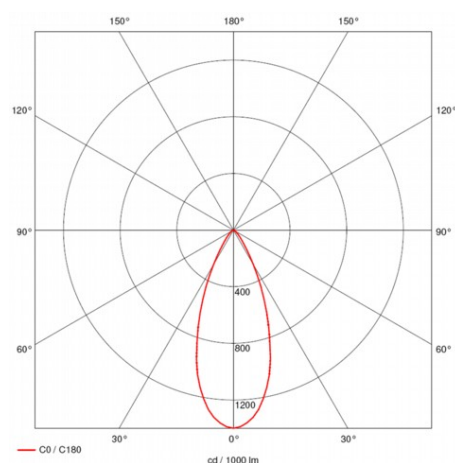

Range Name:	Gridspot LED
Product Type:	Spotlights
Product Code:	T324038-WH/SDL/830

Body Colour:	White
Mounting:	Track Mounted
Track Adaptor:	SDL - 1-Circuit Switched Track Adaptor
Pendant Stem Length(mm):	-
Vertical Mount:	-
Environment:	Interior
Size(mm)	175 x 90 x 160
Cut Out(mm):	-
Recessed Depth(mm):	-
Vertical Tilt(°):	90°
Horizontal Rotation(°):	355°
Light Source:	LED
Lamp Type:	CREE LED
Lamp Included:	In Built
Lamp Base:	-
Lamp Life(Hours):	50000 hours
Lumen Output(lm):	4000lm
Colour Temperature(k):	3000k Warm White
CRI(Ra):	85
Beam Angle(°):	38°
Voltage(V):	240V
Total System Power(W):	45.1W
Lamp Current(A):	0.197
Power Factor:	0.98
Luminaire Efficacy(lm/W):	89 lm/W
Class:	Class 1
Gear:	Built In
EAN Code:	5030785129295
Dimmability:	-
Emergency:	-
IP Rating:	IP20
Weight(kg):	1.15kg
Housing Material:	Aluminium
Material Finish:	Powder Coated
Guarantee:	5 Year Guarantee