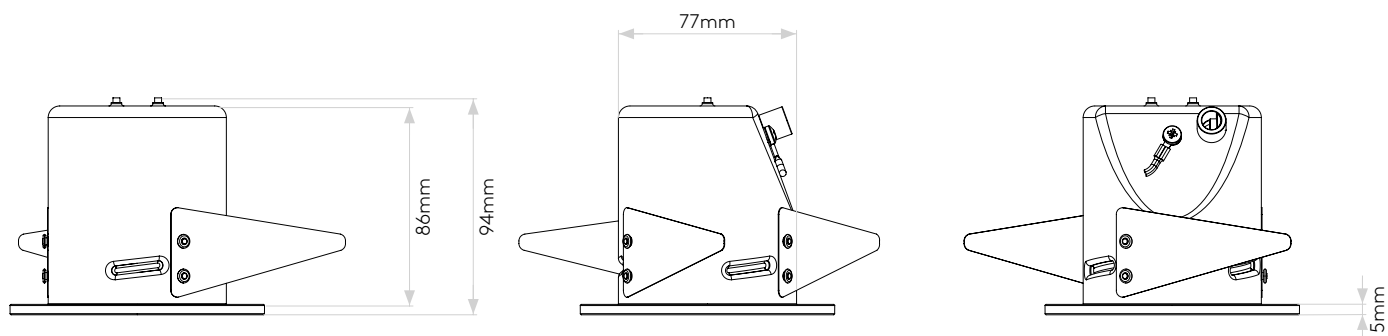

Please note that some dimensions may vary slightly due to manufacturing tolerances, this includes cable entry and fixing holes

Veuillez noter que certaines dimensions peuvent varier légèrement en raison des tolérances de fabrication, y compris l'entrée de câble et les trous de fixation.

Bitte beachten Sie, dass die Maße Fertigungstoleranzen unterliegen und daher in geringem Umfang von der angegebenen Größe abweichen können. Dies gilt auch für Kabeleingänge und Befestigungslöcher.

Si prega notare che possono esserci piccole variazioni in alcune dimensioni dovute alle tolleranze di produzione, queste includono l'ingresso del cavo e i fori di fissaggio.