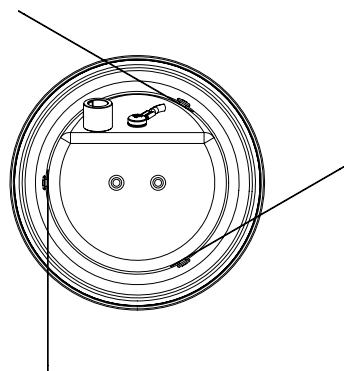

Please note that some dimensions may vary slightly due to manufacturing tolerances, this includes cable entry and fixing holes

Veuillez noter que certaines dimensions peuvent varier légèrement en raison des tolérances de fabrication, y compris l'entrée de câble et les trous de fixation.

Bitte beachten Sie, dass die Maße Fertigungstoleranzen unterliegen und daher in geringem Umfang von der angegebenen Größe abweichen können. Dies gilt auch für Kabeleingänge und Befestigungslöcher.

Si prega notare che possono esserci piccole variazioni in alcune dimensioni dovute alle tolleranze di produzione, queste includono l'ingresso del cavo e i fori di fissaggio.