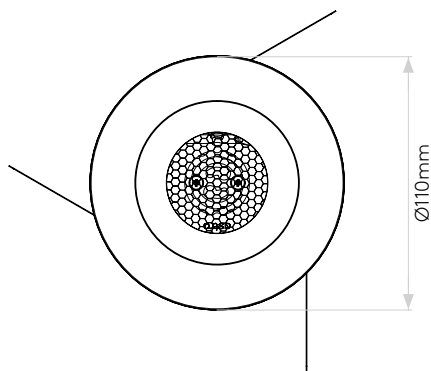

Please note that some dimensions may vary slightly due to manufacturing tolerances, this includes cable entry and fixing holes

Veuillez noter que certaines dimensions peuvent varier légèrement en raison des tolérances de fabrication, y compris l'entrée de câble et les trous de fixation.

Bitte beachten Sie, dass die Maße Fertigungstoleranzen unterliegen und daher in geringem Umfang von der angegebenen Größe abweichen können. Dies gilt auch für Kabeleingänge und Befestigungslöcher.

Si prega notare che possono esserci piccole variazioni in alcune dimensioni dovute alle tolleranze di produzione, queste includono l'ingresso del cavo e i fori di fissaggio.