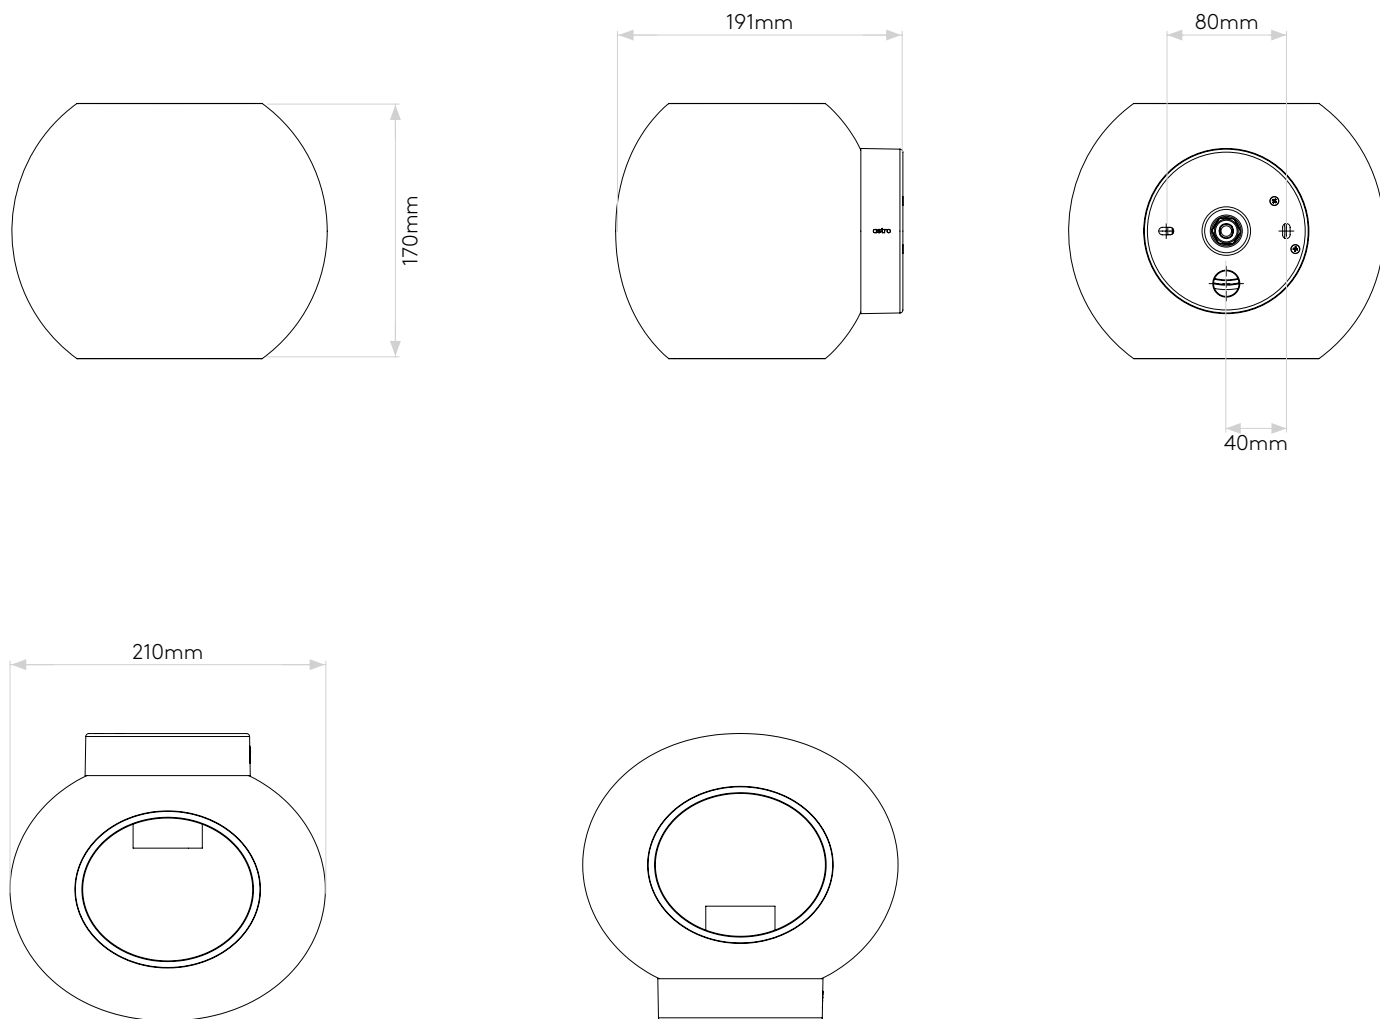

Please note that some dimensions may vary slightly due to manufacturing tolerances, this includes cable entry and fixing holes

Veuillez noter que certaines dimensions peuvent varier légèrement en raison des tolérances de fabrication, y compris l'entrée de câble et les trous de fixation.

Bitte beachten Sie, dass die Maße Fertigungstoleranzen unterliegen und daher in geringem Umfang von der angegebenen Größe abweichen können. Dies gilt auch für Kabeingänge und Befestigungslöcher.

Si prega notare che possono esserci piccole variazioni in alcune dimensioni dovute alle tolleranze di produzione, queste includono l'ingresso del cavo e i fori di fissaggio.