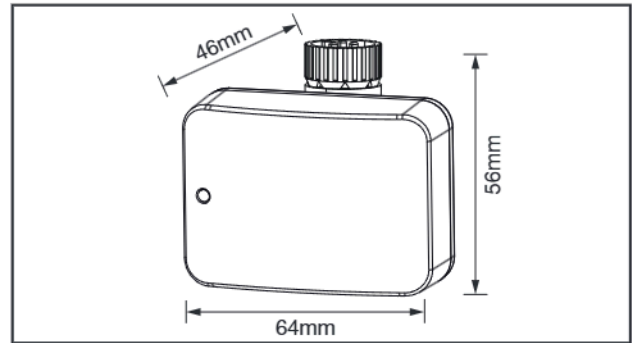

TECHNICAL SPECIFICATIONS

Product Code	AFL/PCELL/BK
Operating Voltage	220 - 240V AC
Max Output Power	100W
Output Current (Max)	0.43A
No Load Power (W)	<0.5
Class	II
Body Material	ABS
Frame Colour	Carbon Black
Ingress Protection	IP65
Ambient Operating Temperature (°C)	-20°C ~ +40°C
Input Frequency (Hz)	50/60Hz
Guarantee	3 Years
Ambient Light (Lux)	<10 (ON) - >200 (OFF)