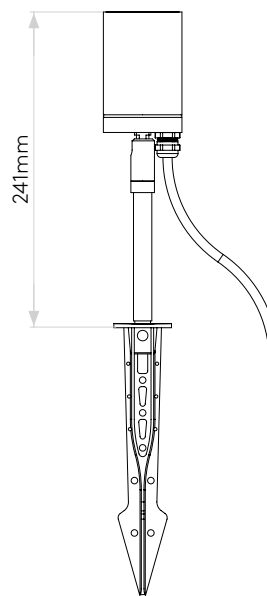

Please note that some dimensions may vary slightly due to manufacturing tolerances, this includes cable entry and fixing holes

Veuillez noter que certaines dimensions peuvent varier légèrement en raison des tolérances de fabrication, y compris l'entrée de câble et les trous de fixation.

Bitte beachten Sie, dass die Maße Fertigungstoleranzen unterliegen und daher in geringem Umfang von der angegebenen Größe abweichen können. Dies gilt auch für Kabeleingänge und Befestigungslöcher.

Si prega notare che possono esserci piccole variazioni in alcune dimensioni dovute alle tolleranze di produzione, queste includono l'ingresso del cavo e i fori di fissaggio.