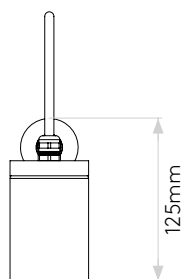

Please note that some dimensions may vary slightly due to manufacturing tolerances, this includes cable entry and fixing holes

Veuillez noter que certaines dimensions peuvent varier légèrement en raison des tolérances de fabrication, y compris l'entrée de câble et les trous de fixation.

Bitte beachten Sie, dass die Maße Fertigungstoleranzen unterliegen und daher in geringem Umfang von der angegebenen Größe abweichen können. Dies gilt auch für Kabeleingänge und Befestigungslöcher.

Si prega notare che possono esserci piccole variazioni in alcune dimensioni dovute alle tolleranze di produzione, queste includono l'ingresso del cavo e i fori di fissaggio.