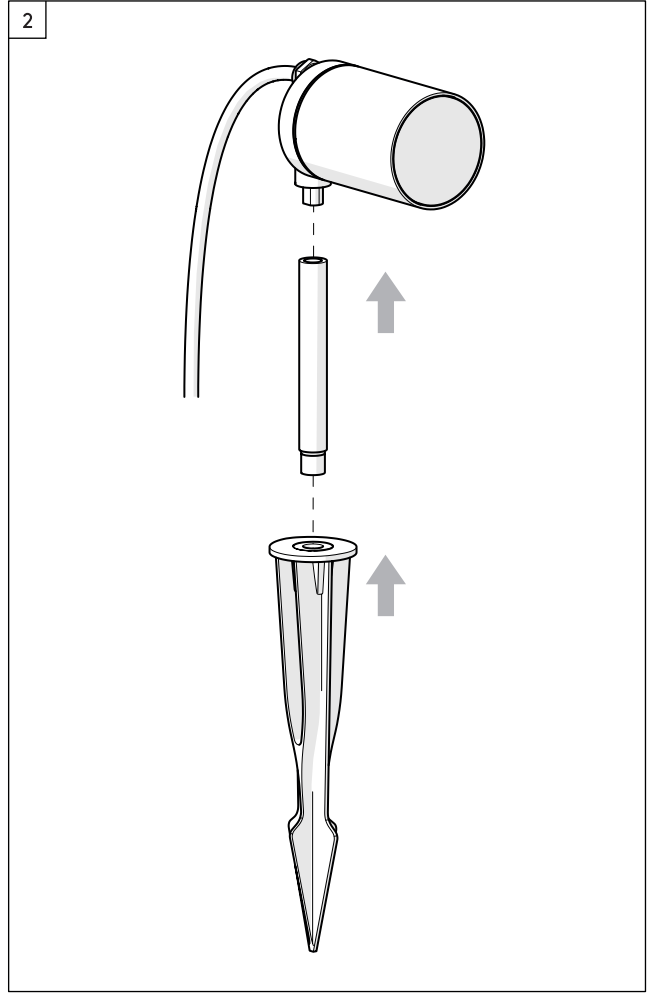

Dartmouth Spike Spot

astro

A	B	C	D
Ø4-6mm	Ø8-12mm	Ø10-14mm	
x2	x2	x2	x1

4

5