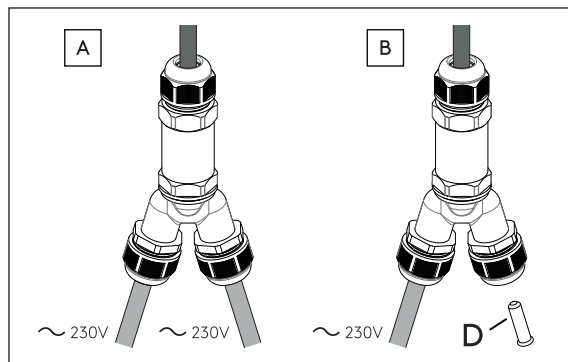

Dartmouth Spike Spot

astro

A	B	C	D
Ø4-6mm	Ø8-12mm	Ø10-14mm	
x2	x2	x2	x1

4

5