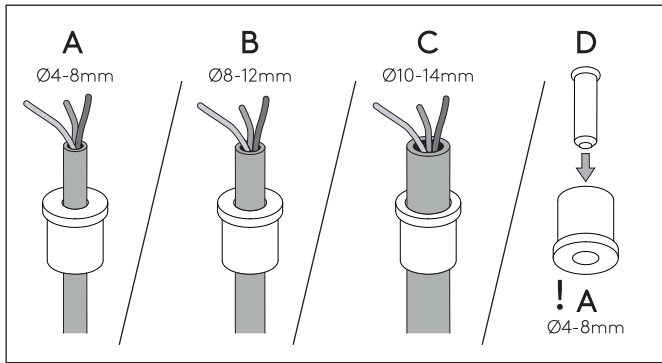

Dartmouth Spike Spot

astro

A	B	C	D
Ø4-6mm	Ø8-12mm	Ø10-14mm	
x2	x2	x2	x1

4

5