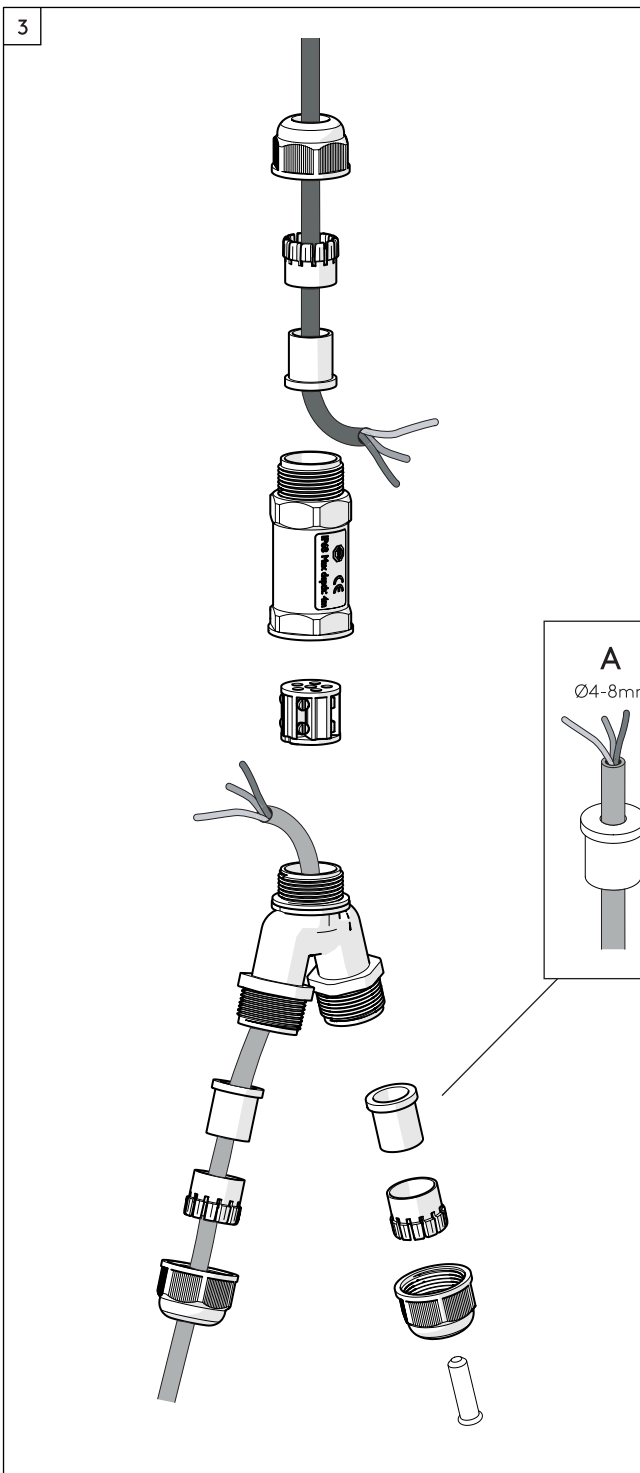

Dartmouth Spike Spot

astro

A	B	C	D
Ø4-6mm	Ø8-12mm	Ø10-14mm	
x2	x2	x2	x1

4

5