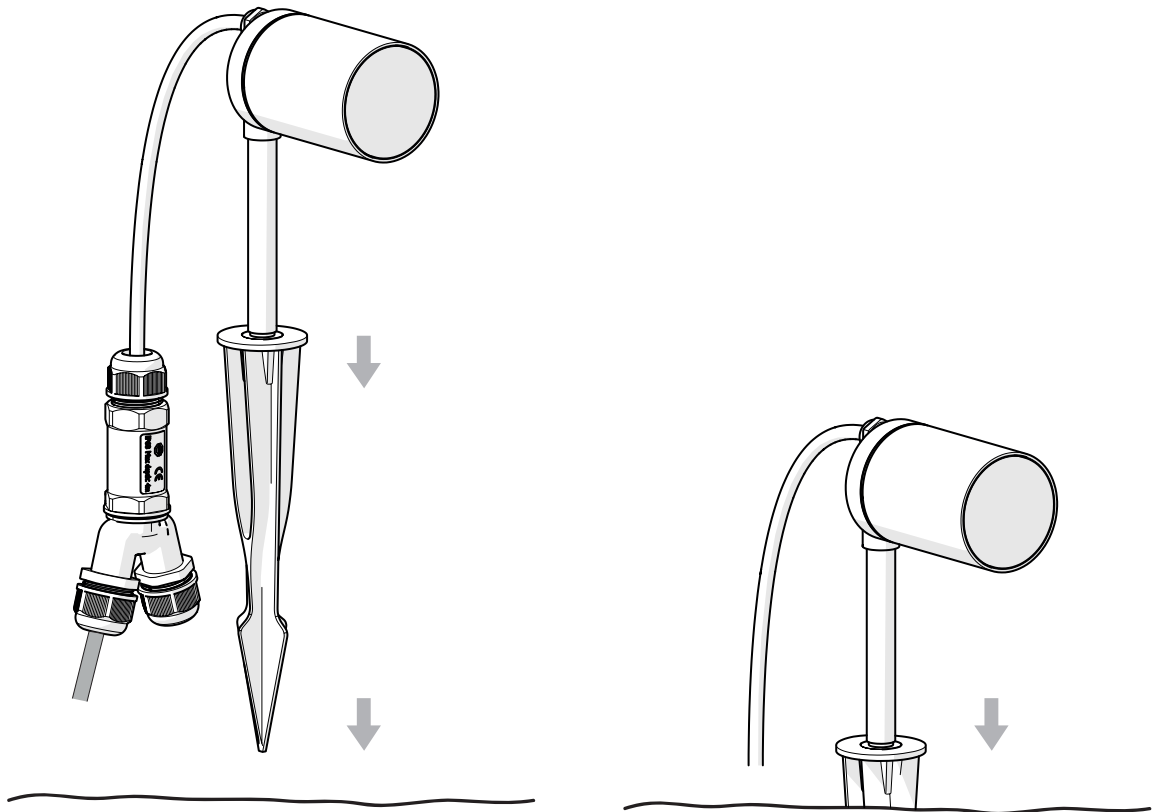

Dartmouth Spike Spot

astro

A	B	C	D
Ø4-6mm	Ø8-12mm	Ø10-14mm	
x2	x2	x2	x1

4

5