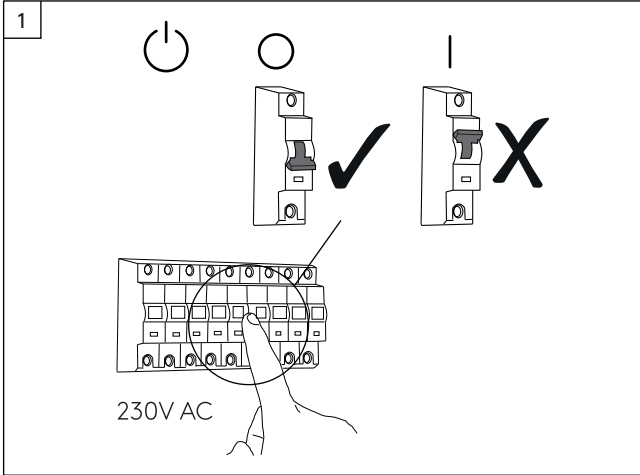

Dartmouth Spike Spot

astro

A	B	C	D
Ø4-6mm	Ø8-12mm	Ø10-14mm	
x2	x2	x2	x1

4

5