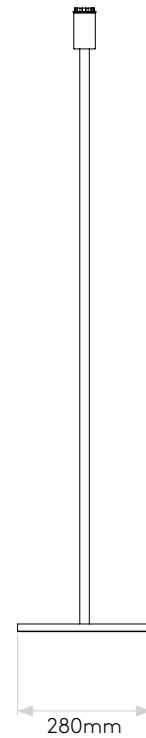

Park Lane Floor

astro

General

Location:	Interior
Class:	CE (Class II)
Ip Rating:	IP20
Bathroom Zone:	Zone 3
Driver Required:	No
Installation Orientation:	-
Main Material:	Metal - Mild Steel
Dimensions (mm):	H:1307 W: 280 D: 200
Cut Out Hole :	-
Recess Depth (mm):	-
Fire Rating:	-
Cable Length (mm):	-
Gross Weight (kg):	13.8

Lamp

Light Source:	E27/ES
Wattage:	60W
Lamp Included:	No
Maximum Lamp Length (mm):	200
Luminous Flux (lm):	Lamp Dependent
Colour Temp (K):	Lamp Dependent
CRI (Ra):	Lamp Dependent
Macadam Ellipse:	Lamp Dependent
Tilt Adjustable Angle (°):	-
Rotation Adjustable Angle (°):	-
Lifetime (hrs):	Lamp Dependent
Beam Angle (°):	-

Electrical

Switched:	Yes
Dimmable:	No
Dimming Method:	-
Supply Frequency (Hz):	-
Driver /Ballast Voltage (V):	-
Driver Lifetime (hrs):	-
Efficacy (lm/W):	Lamp Dependent

Additional Information:

Shade Included:	Shade Sold Separately
Shade /Diffuser Material:	-
Shade /Diffuser Finish:	-
F Mark:	Suitable for mounting on flammable materials

With Rectangle 285 Shade

Without Shade

Please note that some dimensions may vary slightly due to manufacturing tolerances, this includes cable entry and fixing holes

Veuillez noter que certaines dimensions peuvent varier légèrement en raison des tolérances de fabrication, y compris l'entrée de câble et les trous de fixation.