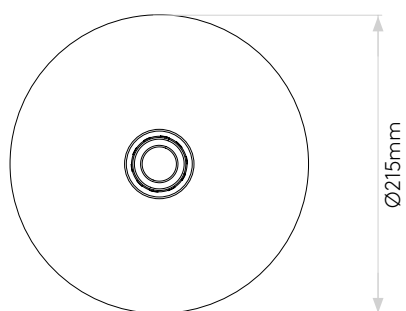

Please note that some dimensions may vary slightly due to manufacturing tolerances, this includes cable entry and fixing holes

Veillez noter que certaines dimensions peuvent varier légèrement en raison des tolérances de fabrication, y compris l'entrée de câble et les trous de fixation.

Bitte beachten Sie, dass die Maße Fertigungstoleranzen unterliegen und daher in geringem Umfang von der angegebenen Größe abweichen können. Dies gilt auch für Kabeleingänge und Befestigungslöcher.

Si prega notare che possono esserci piccole variazioni in alcune dimensioni dovute alle tolleranze di produzione, queste includono l'ingresso del cavo e i fori di fissaggio.