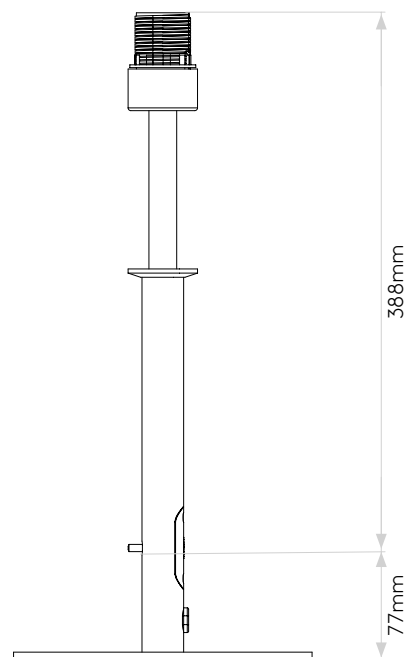

Club Table

astro

General

Location:	Interior
Class:	CE (Class II)
Ip Rating:	IP20
Bathroom Zone:	Zone 3
Driver Required:	No
Installation Orientation:	-
Main Material:	Metal - Mild Steel
Dimensions (mm):	H: 426 W: 215 D: 215
Cut Out Hole :	-
Recess Depth (mm):	-
Fire Rating:	-
Cable Length (mm):	2000
Gross Weight (kg):	2.5

Lamp

Light Source:	E27/ES
Wattage:	60W Max
Lamp Included:	No
Maximum Lamp Length (mm):	-
Luminous Flux (lm):	Lamp Dependent
Colour Temp (K):	Lamp Dependent
CRI (Ra):	Lamp Dependent
Macadam Ellipse:	Lamp Dependent
Tilt Adjustable Angle (°):	-
Rotation Adjustable Angle (°):	-
Lifetime (hrs):	Lamp Dependent
Beam Angle (°):	Lamp Dependent

Please note that some dimensions may vary slightly due to manufacturing tolerances, this includes cable entry and fixing holes

Veillez noter que certaines dimensions peuvent varier légèrement en raison des tolérances de fabrication, y compris l'entrée de câble et les trous de fixation.