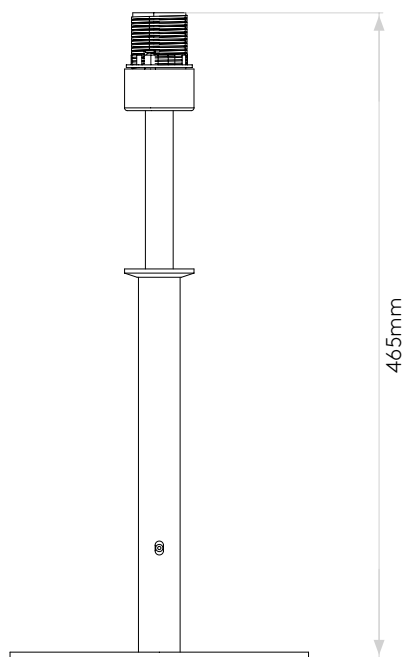

Club Table

astro

General

Location:	Interior
Class:	CE (Class II)
Ip Rating:	IP20
Bathroom Zone:	Zone 3
Driver Required:	No
Installation Orientation:	-
Main Material:	Metal - Mild Steel
Dimensions (mm):	H: 426 W: 215 D: 215
Cut Out Hole :	-
Recess Depth (mm):	-
Fire Rating:	-
Cable Length (mm):	2000
Gross Weight (kg):	2.5

Lamp

Light Source:	E27/ES
Wattage:	60W Max
Lamp Included:	No
Maximum Lamp Length (mm):	-
Luminous Flux (lm):	Lamp Dependent
Colour Temp (K):	Lamp Dependent
CRI (Ra):	Lamp Dependent
Macadam Ellipse:	Lamp Dependent
Tilt Adjustable Angle (°):	-
Rotation Adjustable Angle (°):	-
Lifetime (hrs):	Lamp Dependent
Beam Angle (°):	Lamp Dependent

Please note that some dimensions may vary slightly due to manufacturing tolerances, this includes cable entry and fixing holes

Veillez noter que certaines dimensions peuvent varier légèrement en raison des tolérances de fabrication, y compris l'entrée de câble et les trous de fixation.