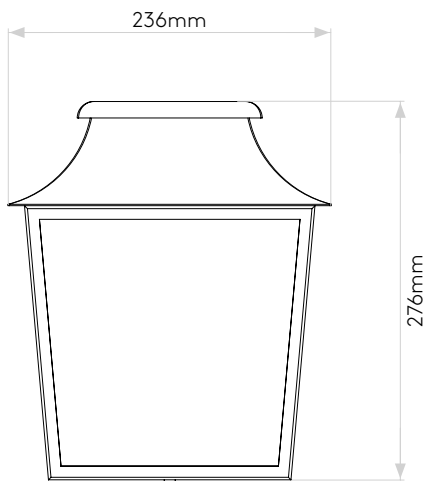

Please note that some dimensions may vary slightly due to manufacturing tolerances, this includes cable entry and fixing holes

Veuillez noter que certaines dimensions peuvent varier légèrement en raison des tolérances de fabrication, y compris l'entrée de câble et les trous de fixation.

Bitte beachten Sie, dass die Maße Fertigungstoleranzen unterliegen und daher in geringem Umfang von der angegebenen Größe abweichen können. Dies gilt auch für Kabeingänge und Befestigungslöcher.

Si prega notare che possono esserci piccole variazioni in alcune dimensioni dovute alle tolleranze di produzione, queste includono l'ingresso del cavo e i fori di fissaggio.