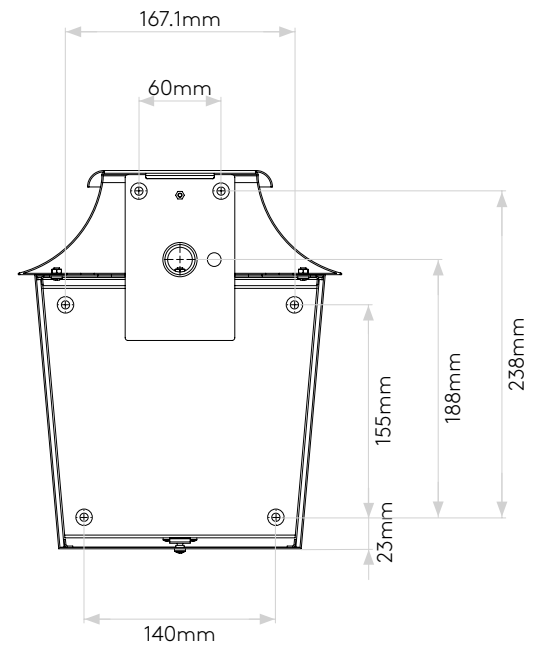

Richmond Wall 235

astro

General

Location:	Exterior
Class:	CE (Class I)
Ip Rating:	IP44
Bathroom Zone:	Zone 2, 3
Driver Required:	No
Installation Orientation:	Wall Mount - Vertical
Main Material:	Metal - Stainless Steel
Dimensions (mm):	H: 276 W: 236 D: 129
Cut Out Hole :	-
Recess Depth (mm):	-
Fire Rating:	-
Cable Length (mm):	-
Gross Weight (kg):	3.8

Lamp

Light Source:	E27/ES
Wattage:	60W
Lamp Included:	No
Maximum Lamp Length (mm):	147
Luminous Flux (lm):	Lamp Dependent
Colour Temp (K):	Lamp Dependent
Cri (Ra):	Lamp Dependent
Macadam Ellipse:	Lamp Dependent
Tilt Adjustable Angle (°):	-
Rotation Adjustable Angle (°):	-
Lifetime (hrs):	Lamp Dependent
Beam Angle (°):	Lamp Dependent

Please note that some dimensions may vary slightly due to manufacturing tolerances, this includes cable entry and fixing holes

Veuillez noter que certaines dimensions peuvent varier légèrement en raison des tolérances de fabrication, y compris l'entrée de câble et les trous de fixation.