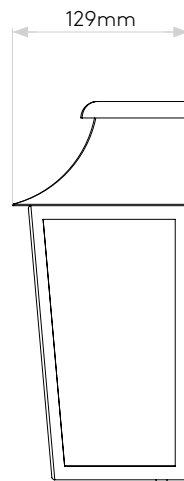

Please note that some dimensions may vary slightly due to manufacturing tolerances, this includes cable entry and fixing holes

Veuillez noter que certaines dimensions peuvent varier légèrement en raison des tolérances de fabrication, y compris l'entrée de câble et les trous de fixation.

Bitte beachten Sie, dass die Maße Fertigungstoleranzen unterliegen und daher in geringem Umfang von der angegebenen Größe abweichen können. Dies gilt auch für Kabeingänge und Befestigungslöcher.

Si prega notare che possono esserci piccole variazioni in alcune dimensioni dovute alle tolleranze di produzione, queste includono l'ingresso del cavo e i fori di fissaggio.