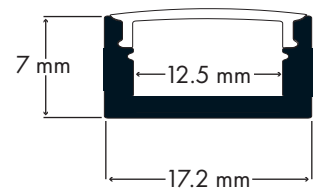

Surface PRO White - 17 x 7

PRO1 - XXX

PRO

Product Reference:

PRO1	Finish	Length	Diffuser
	0 White	1m 1 metre 2m 2 metre	O Opal C Clear

Diagram:

* Each metre of Foss Profile comes with 2 Clips + End Caps as standard; for extra packs please quote code PRO1-OAC