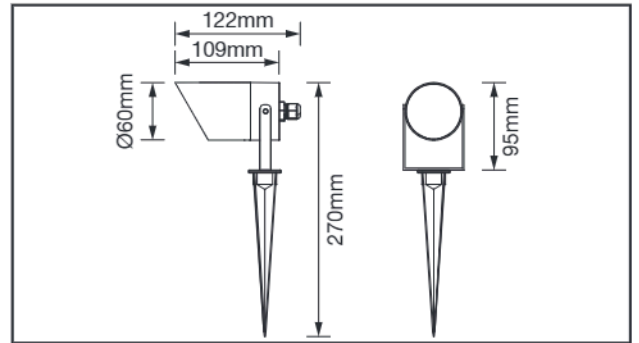

## ASPK600

6W 220-240V AC IP65 Carbon Black  
COB LED Garden Wall/Spike Light

### PRODUCT FEATURES

- Metal Gland Pre-Wired To 2.5m Of Toughened Rubber Cable
- Aluminium Body Featuring Anti-Glare Cowl
- IP65 Rated
- DiamondTec Halogen Styled Lens
- Interchangeable Coloured Glass Filters Available (Sold Separately)
- Detachable Spike for Surface Mounting
- Carbon Black Powder Coated Finish

### TECHNICAL SPECIFICATIONS

Product Code	ASPK600/30	ASPK600/40
Luminous Flux (LM)	≤550lm	≤600lm
Useful Luminous Flux (LM)	≤550lm	≤600lm
CCT (Kelvin)	3000K	4000K
Beam Angle (°)	20	20
SDCM	<6	<6
CRI	>80	>80
Peak Intensity (cd)	3418	3075
Operating Voltage (V)	220-240V AC	220-240V AC
Max Output Power (W)	6W	6W
Operating Current (A max)	0.035A	0.035A
Standby Power (W)	<0W	<0W
Power Factor (Pf)	>0.7	>0.7
Class	I	I
Body Material	Aluminium	Aluminium
Frame Colour	Carbon Black	Carbon Black
Switching Cycles	15,000	15,000
Ingress Protection	IP65	IP65
Ambient Operating Temperature (°C)	-20°C~40°C	-20°C~40°C
Input Frequency (Hz)	50/60Hz	50/60Hz
Guarantee	3 Years	3 Years
Dimmable	No	No
Cable Length	2.5m	2.5m
Lifetime (L70 B50)	25,000 Hrs	25,000 Hrs