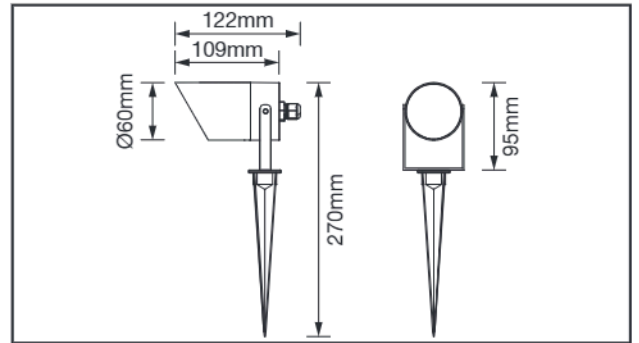

ASPK600

6W 220-240V AC IP65 Carbon Black
COB LED Garden Wall/Spike Light

Excalibur2

PRODUCT FEATURES

- Metal Gland Pre-Wired To 2.5m Of Toughened Rubber Cable
- Aluminium Body Featuring Anti-Glare Cowl
- IP65 Rated
- DiamondTec Halogen Styled Lens
- Interchangeable Coloured Glass Filters Available (Sold Separately)
- Detachable Spike for Surface Mounting
- Carbon Black Powder Coated Finish

TECHNICAL SPECIFICATIONS

Product Code	ASPK600/30	ASPK600/40
Luminous Flux (LM)	≤550lm	≤600lm
Useful Luminous Flux (LM)	≤550lm	≤600lm
CCT (Kelvin)	3000K	4000K
Beam Angle (°)	20	20
SDCM	<6	<6
CRI	>80	>80
Peak Intensity (cd)	3418	3075
Operating Voltage (V)	220-240V AC	220-240V AC
Max Output Power (W)	6W	6W
Operating Current (A max)	0.035A	0.035A
Standby Power (W)	<0W	<0W
Power Factor (Pf)	>0.7	>0.7
Class	I	I
Body Material	Aluminium	Aluminium
Frame Colour	Carbon Black	Carbon Black
Switching Cycles	15,000	15,000
Ingress Protection	IP65	IP65
Ambient Operating Temperature (°C)	-20°C~40°C	-20°C~40°C
Input Frequency (Hz)	50/60Hz	50/60Hz
Guarantee	3 Years	3 Years
Dimmable	No	No
Cable Length	2.5m	2.5m
Lifetime (L70 B50)	25,000 Hrs	25,000 Hrs