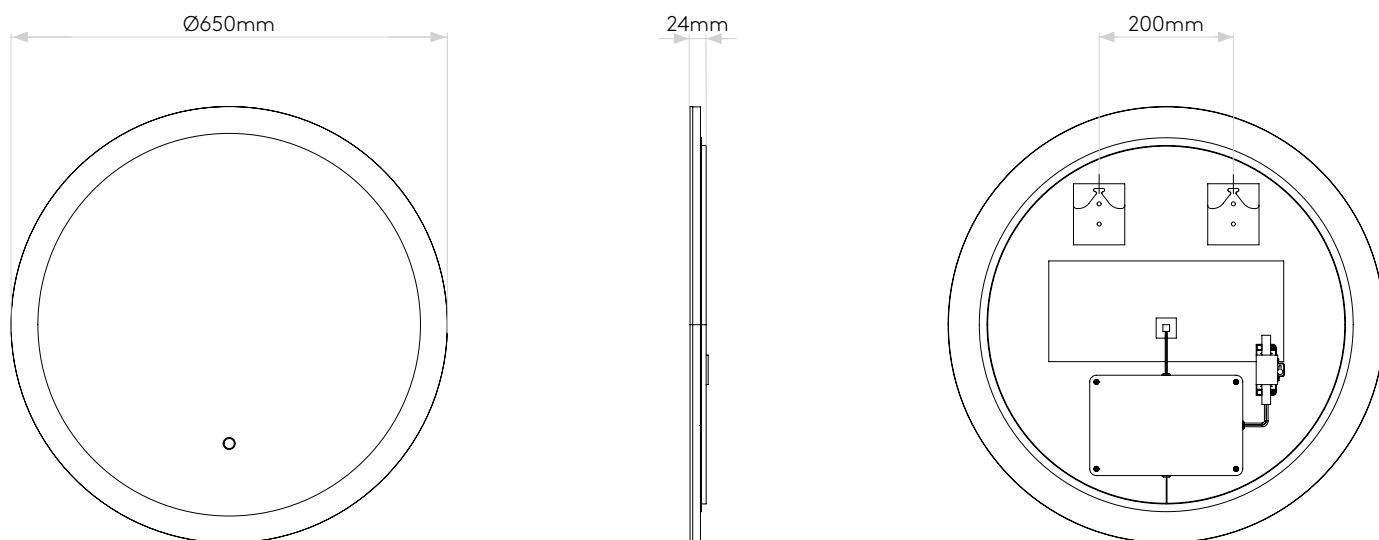

Please note that some dimensions may vary slightly due to manufacturing tolerances, this includes cable entry and fixing holes

Veillez noter que certaines dimensions peuvent varier légèrement en raison des tolérances de fabrication, y compris l'entrée de câble et les trous de fixation.

Bitte beachten Sie, dass die Maße Fertigungstoleranzen unterliegen und daher in geringem Umfang von der angegebenen Größe abweichen können. Dies gilt auch für Kabeleingänge und Befestigungslöcher.

Si prega notare che possono esserci piccole variazioni in alcune dimensioni dovute alle tolleranze di produzione, queste includono l'ingresso del cavo e i fori di fissaggio.