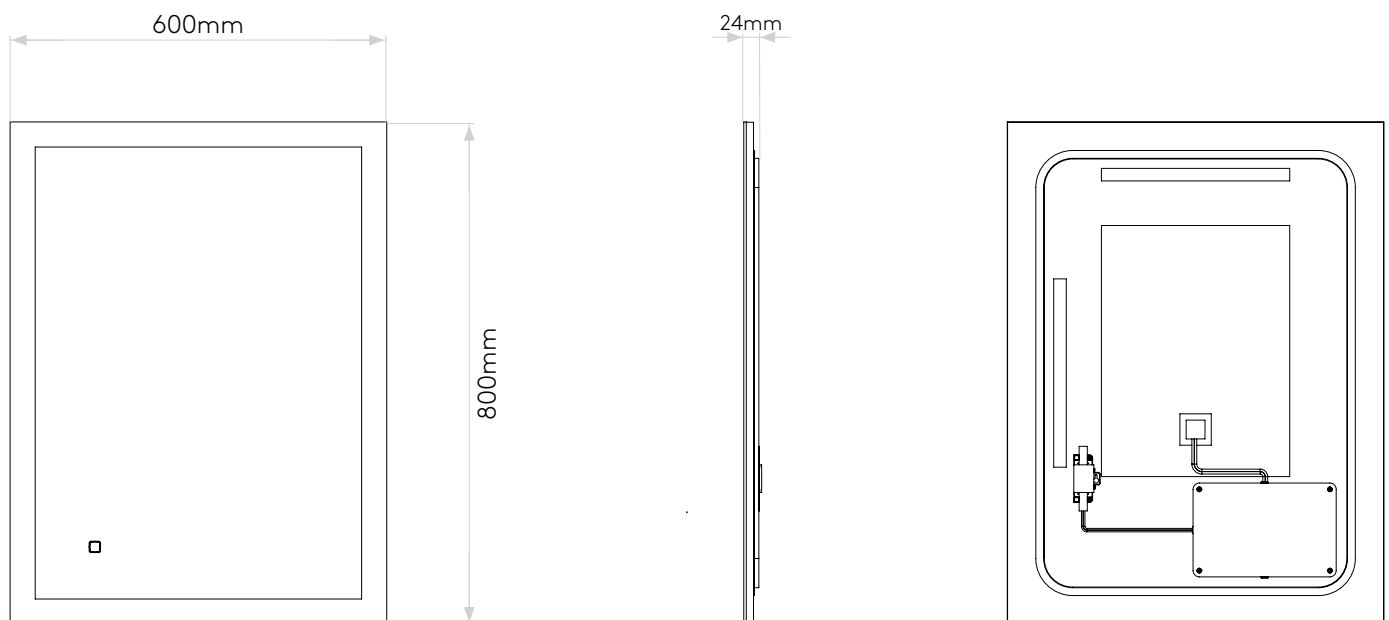

Please note that some dimensions may vary slightly due to manufacturing tolerances, this includes cable entry and fixing holes

Veillez noter que certaines dimensions peuvent varier légèrement en raison des tolérances de fabrication, y compris l'entrée de câble et les trous de fixation.

Bitte beachten Sie, dass die Maße Fertigungstoleranzen unterliegen und daher in geringem Umfang von der angegebenen Größe abweichen können. Dies gilt auch für Kabeleingänge und Befestigungslöcher.

Si prega notare che possono esserci piccole variazioni in alcune dimensioni dovute alle tolleranze di produzione, queste includono l'ingresso del cavo e i fori di fissaggio.