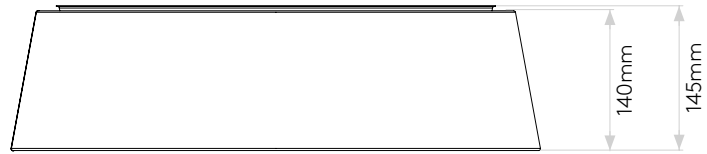

Please note that some dimensions may vary slightly due to manufacturing tolerances, this includes cable entry and fixing holes

Veillez noter que certaines dimensions peuvent varier légèrement en raison des tolérances de fabrication, y compris l'entrée de câble et les trous de fixation.

Bitte beachten Sie, dass die Maße Fertigungstoleranzen unterliegen und daher in geringem Umfang von der angegebenen Größe abweichen können. Dies gilt auch für Kabeleingänge und Befestigungslöcher.

Si prega notare che possono esserci piccole variazioni in alcune dimensioni dovute alle tolleranze di produzione, queste includono l'ingresso del cavo e i fori di fissaggio.