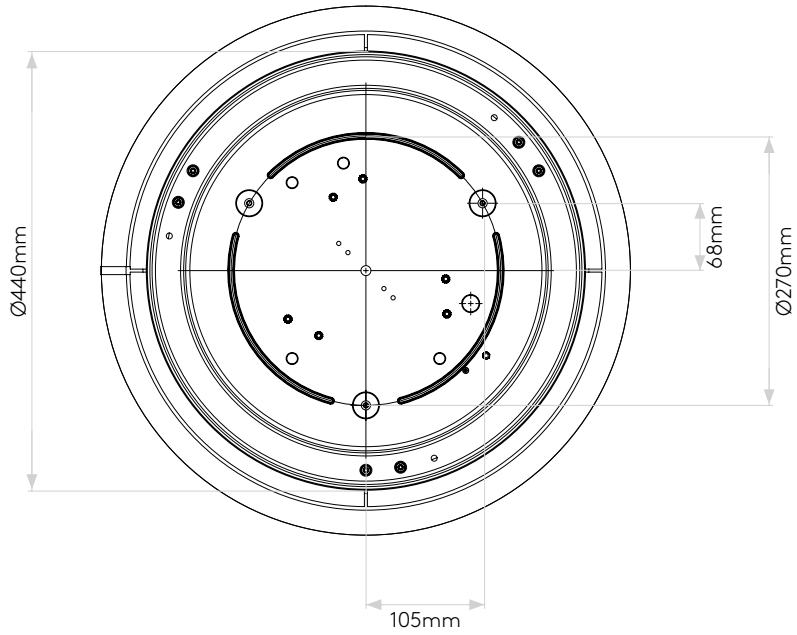

Please note that some dimensions may vary slightly due to manufacturing tolerances, this includes cable entry and fixing holes

Veillez noter que certaines dimensions peuvent varier légèrement en raison des tolérances de fabrication, y compris l'entrée de câble et les trous de fixation.

Bitte beachten Sie, dass die Maße Fertigungstoleranzen unterliegen und daher in geringem Umfang von der angegebenen Größe abweichen können. Dies gilt auch für Kabeleingänge und Befestigungslöcher.

Si prega notare che possono esserci piccole variazioni in alcune dimensioni dovute alle tolleranze di produzione, queste includono l'ingresso del cavo e i fori di fissaggio.