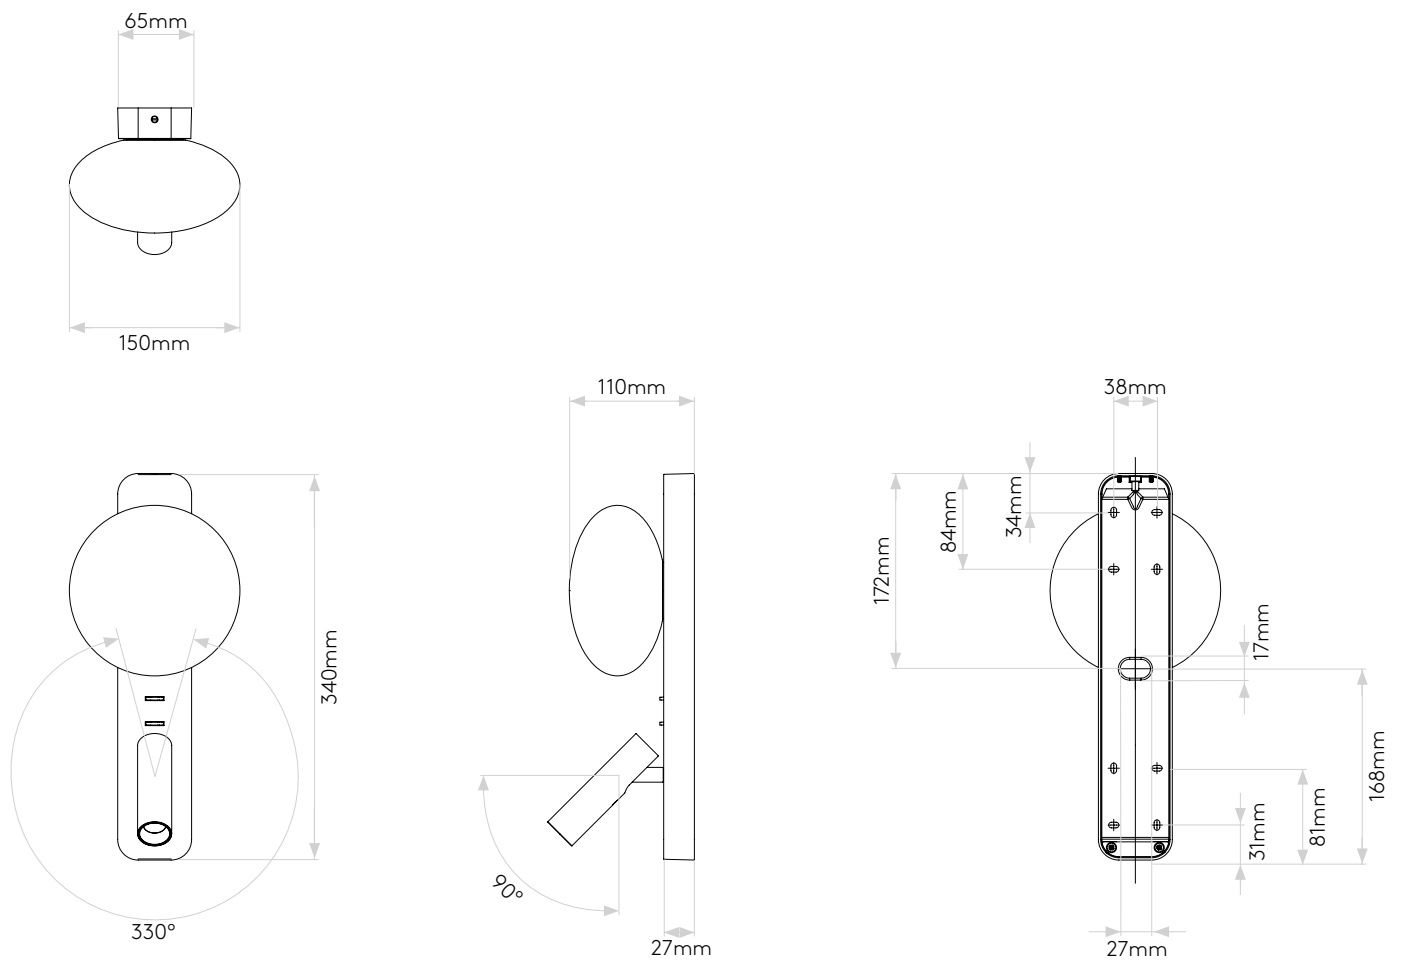

Please note that some dimensions may vary slightly due to manufacturing tolerances, this includes cable entry and fixing holes

Veillez noter que certaines dimensions peuvent varier légèrement en raison des tolérances de fabrication, y compris l'entrée de câble et les trous de fixation.

Bitte beachten Sie, dass die Maße Fertigungstoleranzen unterliegen und daher in geringem Umfang von der angegebenen Größe abweichen können. Dies gilt auch für Kabeleingänge und Befestigungslöcher.

Si prega notare che possono esserci piccole variazioni in alcune dimensioni dovute alle tolleranze di produzione, queste includono l'ingresso del cavo e i fori di fissaggio.