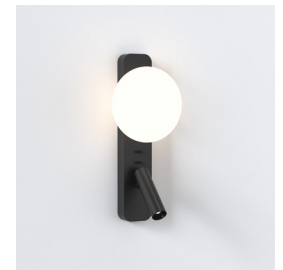

# Zeppo Reader

astro

## Secondary Lamp

Light Source:	High Powered LED
Wattage:	4.1W
Lamp Included:	Yes (Integral)
Luminous Flux (lm):	149
Colour Temp (K):	2700
Cri (Ra)	90
Macadam Ellipse:	3-Step
Tilt Adjustable Angle (°):	90
Rotation Adjustable Angle (°):	330
Lifetime (hrs):	51000
Beam Angle (°):	17

## Additional Information:

Shade Included:	-
Shade / Diffuser Material:	Glass
Shade / Diffuser Finish:	Acid Etched
F Mark:	Suitable for mounting on flammable materials

CODE: 1176008  
FINISH: MATT WHITE