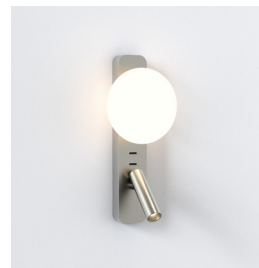

CODE: 1176010
FINISH: MATT NICKEL

Main Lamp Electrical

Switched:	Yes
Dimmable:	No
Dimming Method:	-
Supply Frequency (Hz):	50/60
Driver / Ballast Voltage (V):	100-240
Driver Lifetime (hrs):	100000
Efficacy (lm/W):	Lamp Dependent

Secondary Lamp Electrical:

Supply Frequency (Hz):	50/60
Driver / Ballast Voltage (V):	100-240
Driver Lifetime (hrs):	100000
Efficacy (lm/W):	36

To maintain this product to its best condition, please view our care and cleaning guide on the support section of the astro website.

Pour entretenir au mieux ce produit, veuillez consulter notre guide d'entretien et de nettoyage, dans la rubrique d'aide sur le site Web d'Astro.

Um dieses Produkt im besten Zustand zu erhalten, beachten Sie bitte unseren Leitfaden zu Pflege und Reinigung im Abschnitt „Support“ auf der Astro-Website.

Per mantenere questo prodotto nelle sue migliori condizioni, consultare la nostra guida per la manutenzione e la pulizia nella sezione dedicata all'assistenza del sito Web Astro.