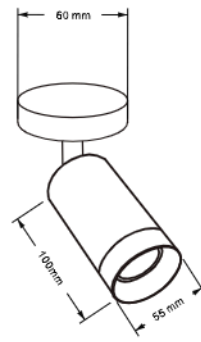

F1

The Shooter L GU10 Surface - is a versatile surface mounted spotlight fixture ideal for display and accent lighting purposes. This unit hosts a cylindrical base design, multi directional functions and a set back finish for reduced glare.

---

Product Reference: **FLSGU1L-00**