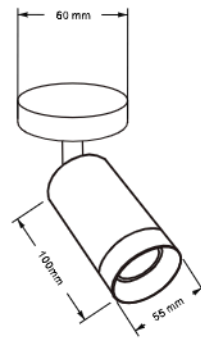

F1

The Shooter L GU10 Surface - is a versatile surface mounted spotlight fixture ideal for display and accent lighting purposes. This unit hosts a cylindrical base design, multi directional functions and a set back finish for reduced glare.

Product Reference: **FLSGU1L-11**