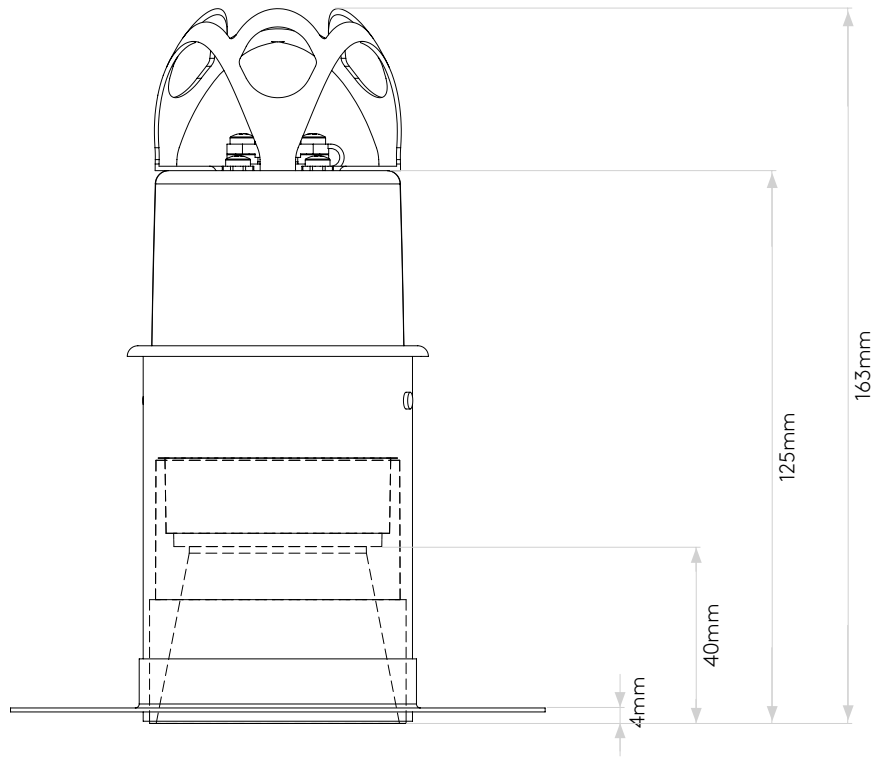

Lamp

| | |
|--------------------------------|----------------|
| Light Source: | LED GU10 |
| Wattage: | 6W |
| Lamp Included: | No |
| Maximum Lamp Length (mm): | 58 |
| Luminous Flux (lm): | Lamp Dependent |
| Colour Temp (K): | Lamp Dependent |
| Cri (Ra): | Lamp Dependent |
| Macadam Ellipse: | Lamp Dependent |
| Tilt Adjustable Angle (°): | - |
| Rotation Adjustable Angle (°): | - |
| Lifetime (hrs): | Lamp Dependent |
| Beam Angle (°): | Lamp Dependent |

Please note that some dimensions may vary slightly due to manufacturing tolerances, this includes cable entry and fixing holes

Veuillez noter que certaines dimensions peuvent varier légèrement en raison des tolérances de fabrication, y compris l'entrée de câble et les trous de fixation.