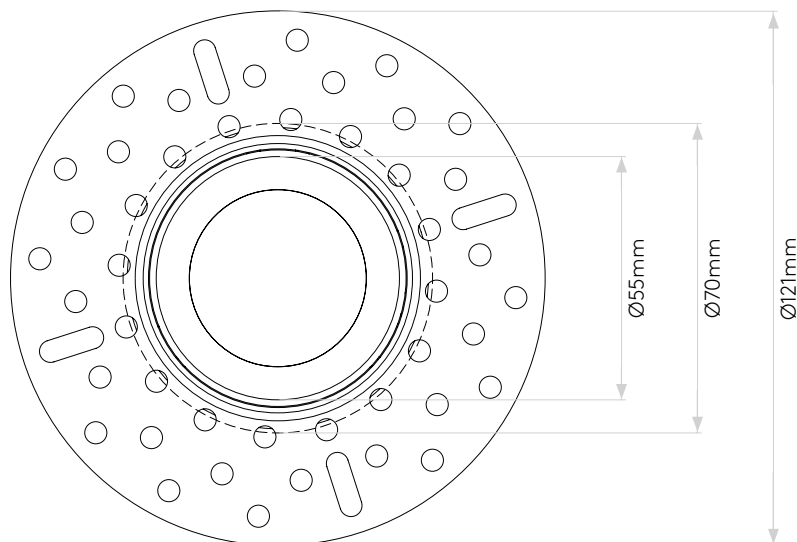

Lamp

| | |
|--------------------------------|----------------|
| Light Source: | LED GU10 |
| Wattage: | 6W |
| Lamp Included: | No |
| Maximum Lamp Length (mm): | 58 |
| Luminous Flux (lm): | Lamp Dependent |
| Colour Temp (K): | Lamp Dependent |
| Cri (Ra): | Lamp Dependent |
| Macadam Ellipse: | Lamp Dependent |
| Tilt Adjustable Angle (°): | - |
| Rotation Adjustable Angle (°): | - |
| Lifetime (hrs): | Lamp Dependent |
| Beam Angle (°): | Lamp Dependent |

Please note that some dimensions may vary slightly due to manufacturing tolerances, this includes cable entry and fixing holes

Veuillez noter que certaines dimensions peuvent varier légèrement en raison des tolérances de fabrication, y compris l'entrée de câble et les trous de fixation.