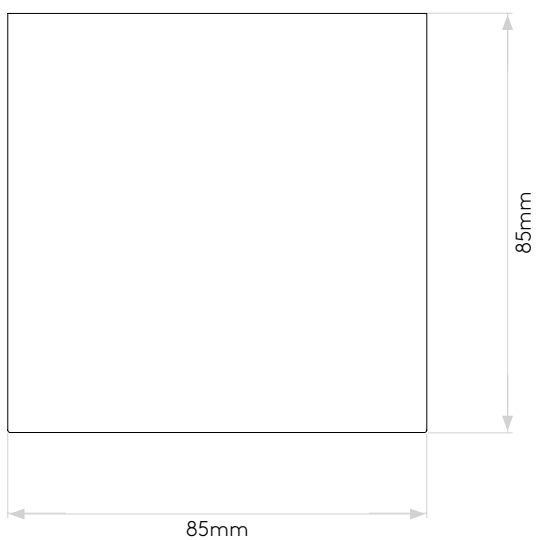

Please note that some dimensions may vary slightly due to manufacturing tolerances, this includes cable entry and fixing holes

Veillez noter que certaines dimensions peuvent varier légèrement en raison des tolérances de fabrication, y compris l'entrée de câble et les trous de fixation.

Bitte beachten Sie, dass die Maße Fertigungstoleranzen unterliegen und daher in geringem Umfang von der angegebenen Größe abweichen können. Dies gilt auch für Kabeleingänge und Befestigungslöcher.

Si prega notare che possono esserci piccole variazioni in alcune dimensioni dovute alle tolleranze di produzione, queste includono l'ingresso del cavo e i fori di fissaggio.