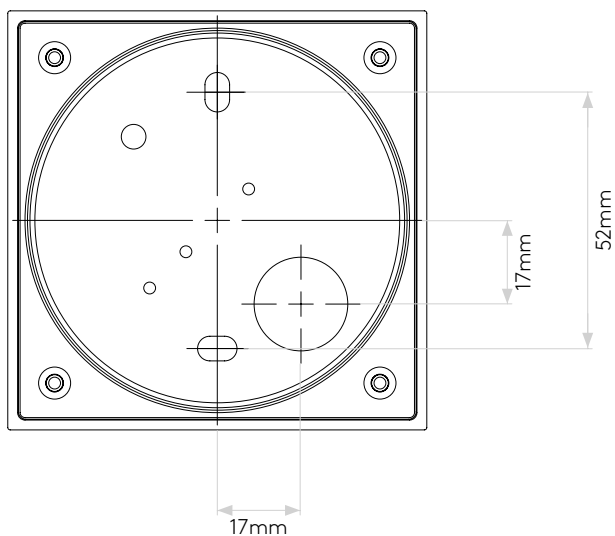

Please note that some dimensions may vary slightly due to manufacturing tolerances, this includes cable entry and fixing holes

Veillez noter que certaines dimensions peuvent varier légèrement en raison des tolérances de fabrication, y compris l'entrée de câble et les trous de fixation.

Bitte beachten Sie, dass die Maße Fertigungstoleranzen unterliegen und daher in geringem Umfang von der angegebenen Größe abweichen können. Dies gilt auch für Kabeleingänge und Befestigungslöcher.

Si prega notare che possono esserci piccole variazioni in alcune dimensioni dovute alle tolleranze di produzione, queste includono l'ingresso del cavo e i fori di fissaggio.