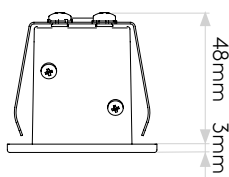

Please note that some dimensions may vary slightly due to manufacturing tolerances, this includes cable entry and fixing holes

Veuillez noter que certaines dimensions peuvent varier légèrement en raison des tolérances de fabrication, y compris l'entrée de câble et les trous de fixation.

Bitte beachten Sie, dass die Maße Fertigungstoleranzen unterliegen und daher in geringem Umfang von der angegebenen Größe abweichen können. Dies gilt auch für Kabeleingänge und Befestigungslöcher.

Si prega notare che possono esserci piccole variazioni in alcune dimensioni dovute alle tolleranze di produzione, queste includono l'ingresso del cavo e i fori di fissaggio.