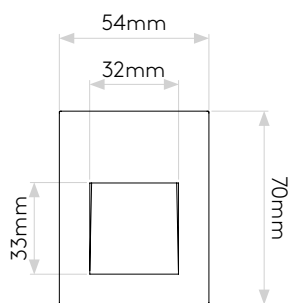

Borgo 54 LED

astro

General

Location:	Bathroom/Interior
Class:	CE (Class 3)
Ip Rating:	IP65
Bathroom Zone:	Zone 1, 2, 3
Driver Required:	Constant Current 350mA
Installation Orientation:	Wall Mount - Vertical
Main Material:	Metal - Mild steel
Dimensions (mm):	H: 70 W: 54 D: 103
Cut Out Hole :	L: 55 W: 42
Recess Depth (mm):	100
Fire Rating:	-
Cable Length (mm):	-
Gross Weight (kg):	0.3

Lamp

Light Source:	High Powered LED
Wattage:	1W
Lamp Included:	Yes (Integral)
Maximum Lamp Length (mm):	-
Luminous Flux (lm):	29.62
Colour Temp (K):	3000
Cri (Ra):	90
Macadam Ellipse:	3-Step
Tilt Adjustable Angle (°):	-
Rotation Adjustable Angle (°):	-
Lifetime (hrs):	60000
Beam Angle (°):	-

Please note that some dimensions may vary slightly due to manufacturing tolerances, this includes cable entry and fixing holes

Veuillez noter que certaines dimensions peuvent varier légèrement en raison des tolérances de fabrication, y compris l'entrée de câble et les trous de fixation.