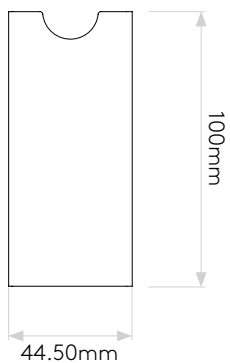

Please note that some dimensions may vary slightly due to manufacturing tolerances, this includes cable entry and fixing holes

Veuillez noter que certaines dimensions peuvent varier légèrement en raison des tolérances de fabrication, y compris l'entrée de câble et les trous de fixation.

Bitte beachten Sie, dass die Maße Fertigungstoleranzen unterliegen und daher in geringem Umfang von der angegebenen Größe abweichen können. Dies gilt auch für Kabeleingänge und Befestigungslöcher.

Si prega notare che possono esserci piccole variazioni in alcune dimensioni dovute alle tolleranze di produzione, queste includono l'ingresso del cavo e i fori di fissaggio.